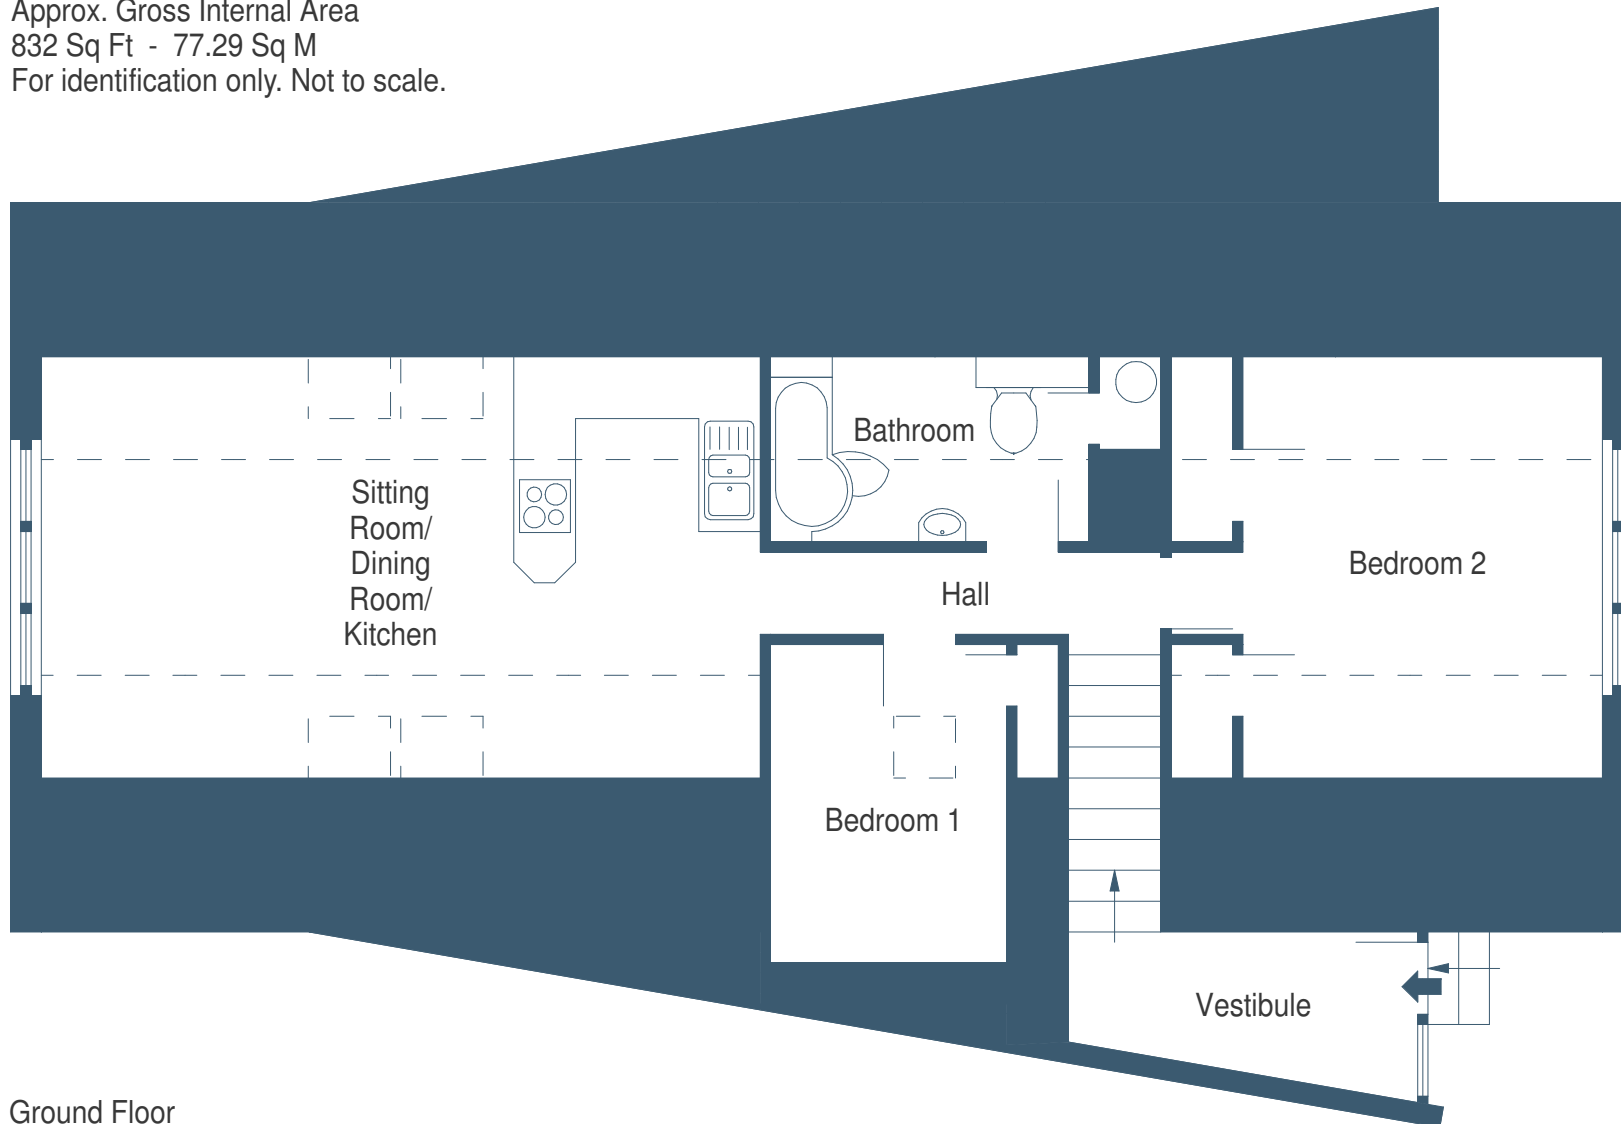

**Melfort Club,
Walled Garden, WG11**

Approx. Gross Internal Area
832 Sq Ft - 77.29 Sq M
For identification only. Not to scale.

Ground Floor