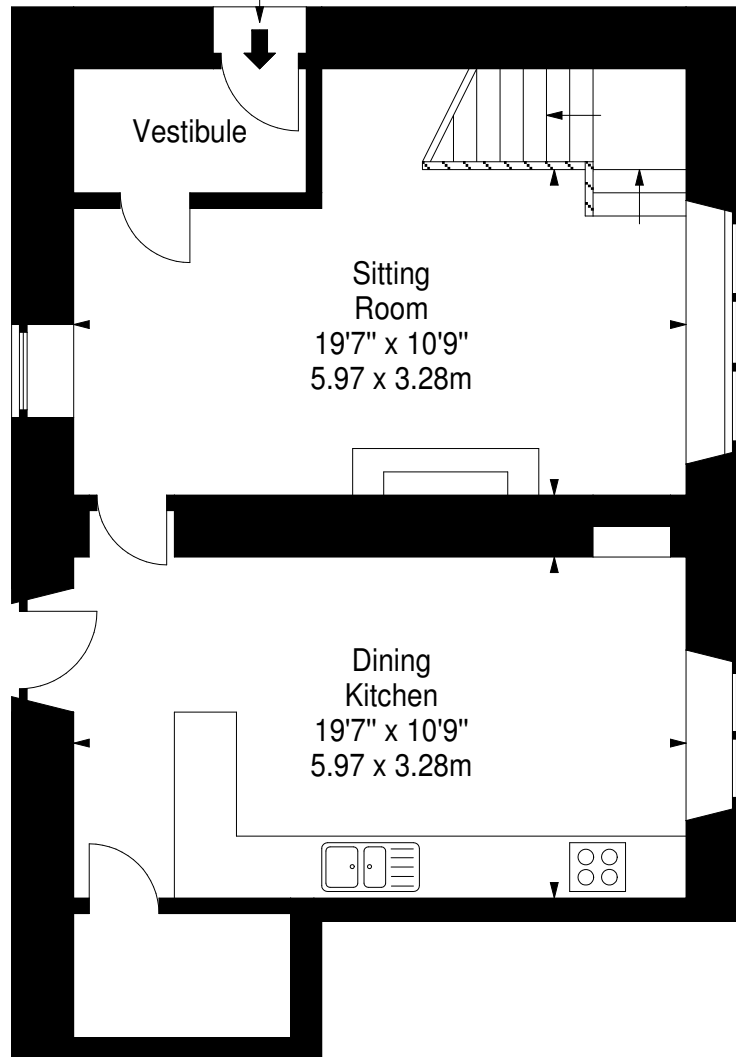

Farm Cottage, Melfort Village

Approx. Gross Internal Area
1093 Sq Ft - 101.54 Sq M
For identification only. Not to scale.
© SquareFoot 2017

Ground Floor

First Floor