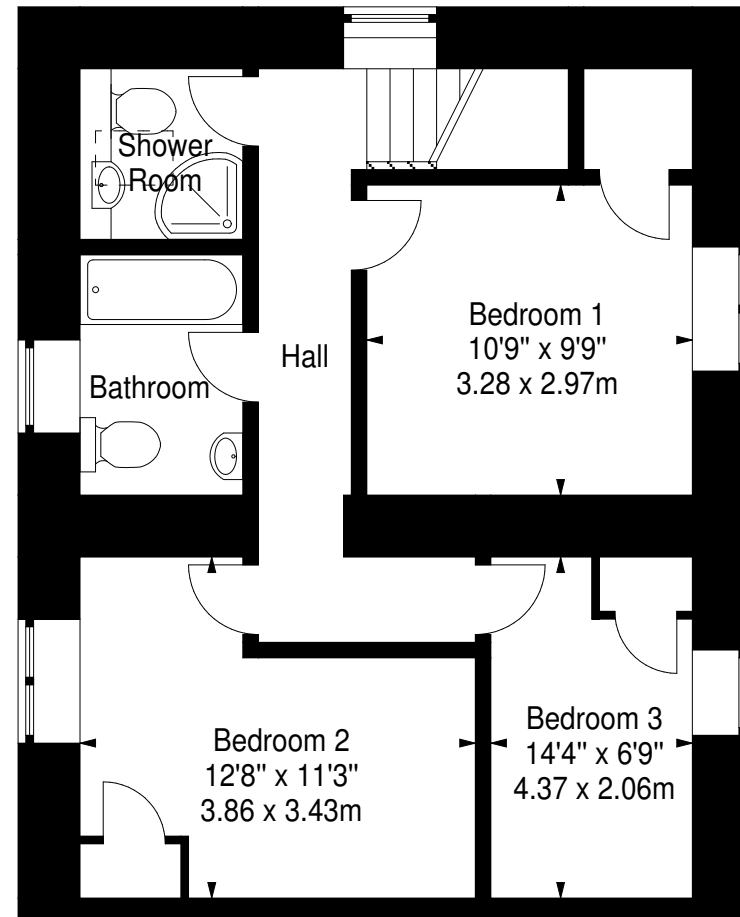

Farm Cottage, Melfort Village

Approx. Gross Internal Area
1093 Sq Ft - 101.54 Sq M
For identification only. Not to scale.
© SquareFoot 2017

Ground Floor

First Floor