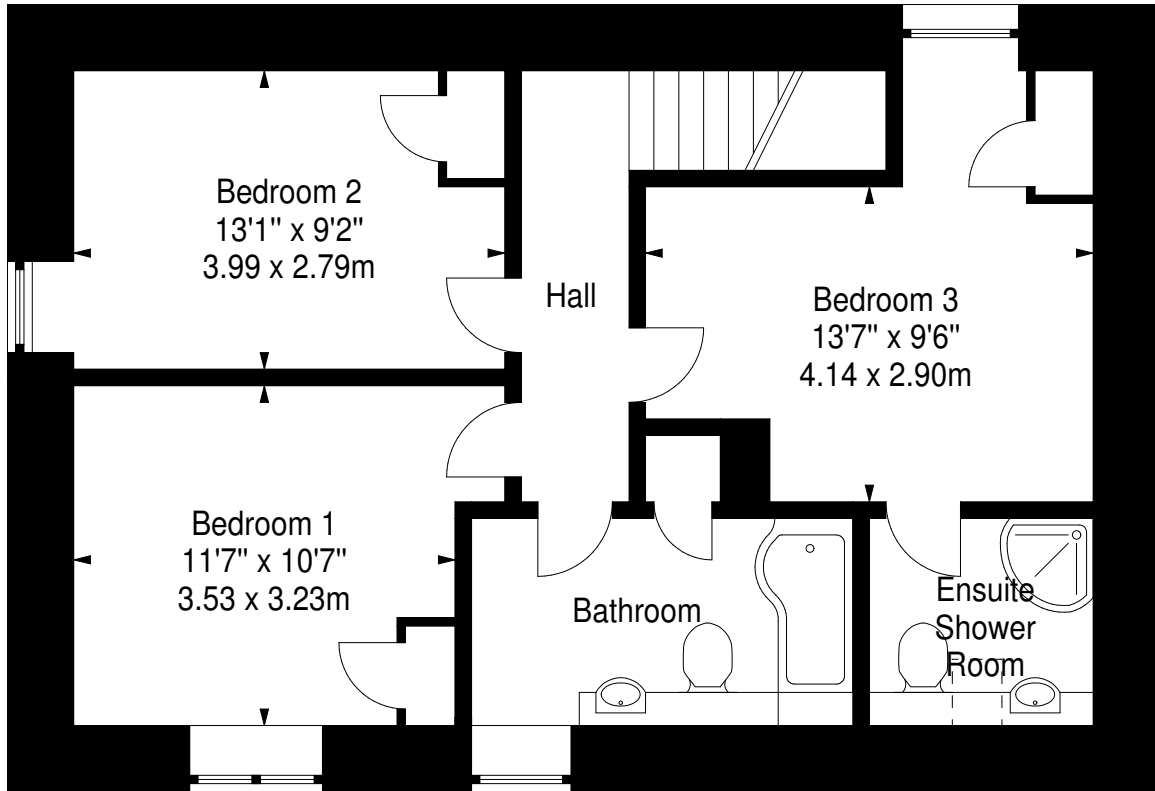

Farm Cottage, Melfort Village

Approx. Gross Internal Area
1220 Sq Ft - 113.34 Sq M
For identification only. Not to scale.
© SquareFoot 2017

First Floor

Ground Floor