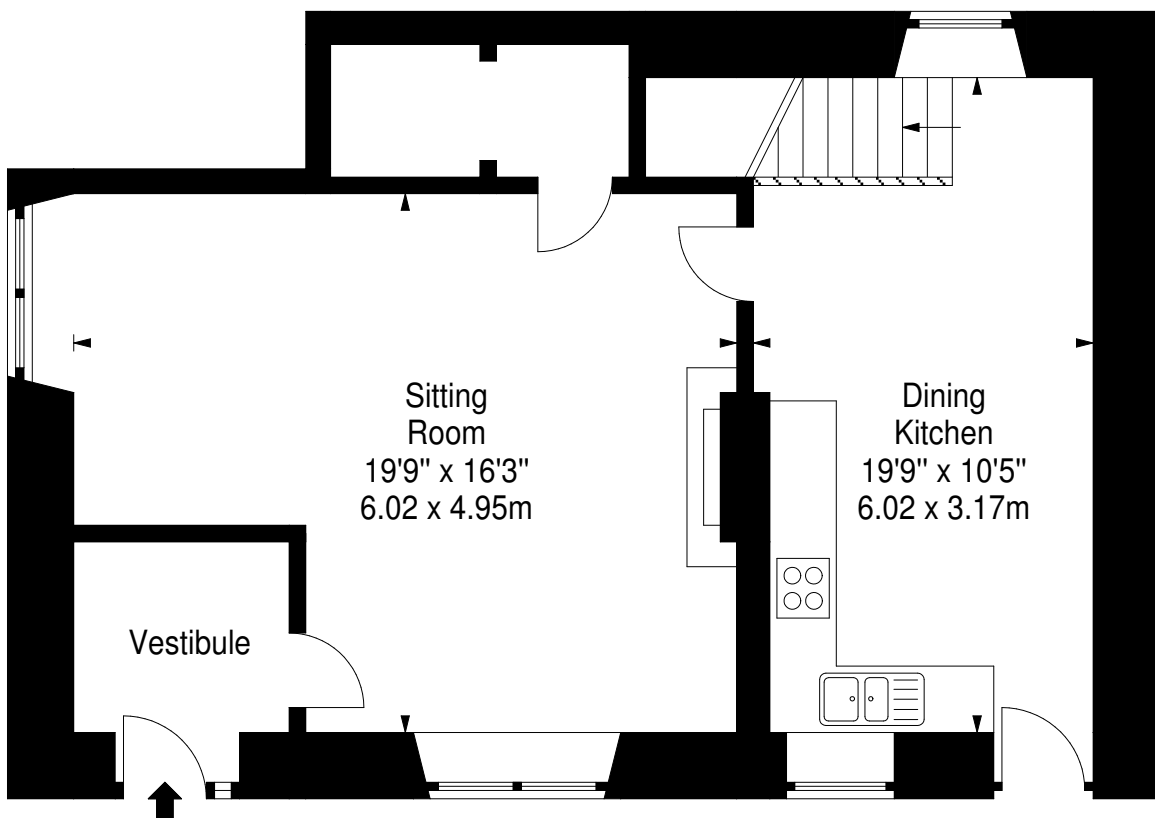

Farm Cottage, Melfort Village

Approx. Gross Internal Area
1220 Sq Ft - 113.34 Sq M
For identification only. Not to scale.
© SquareFoot 2017

First Floor

Ground Floor