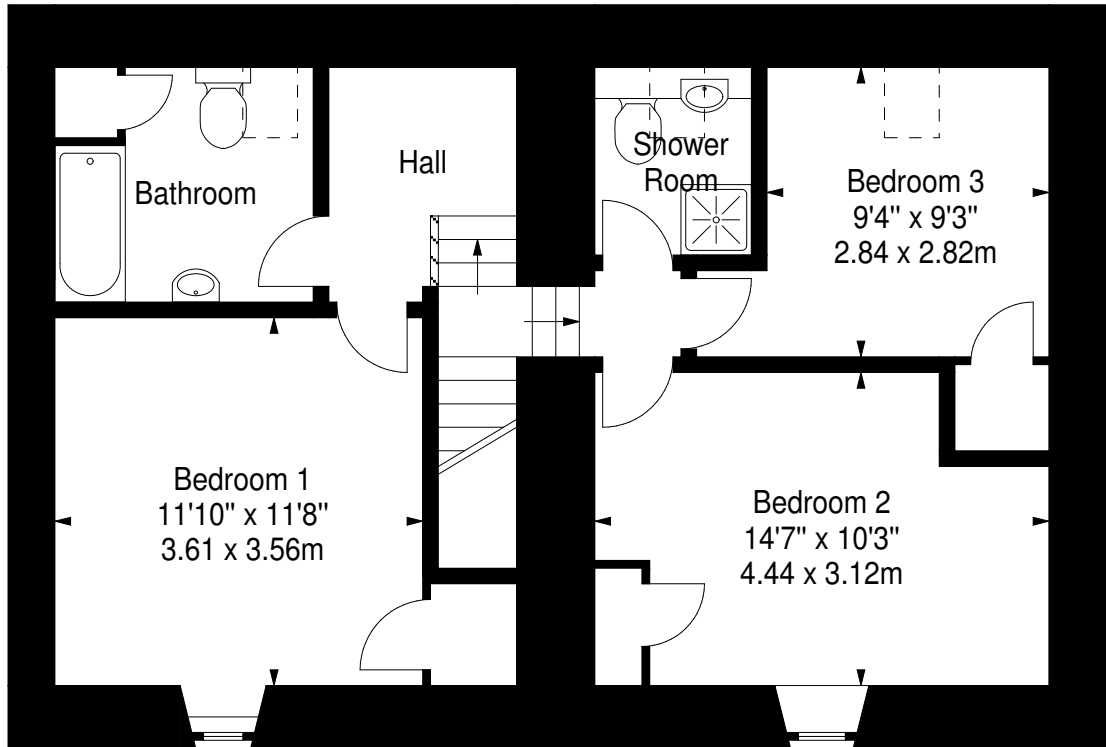

Farm Cottage, Melfort Village

Approx. Gross Internal Area
1281 Sq Ft - 119.00 Sq M
For identification only. Not to scale.
© SquareFoot 2017

First Floor

Ground Floor