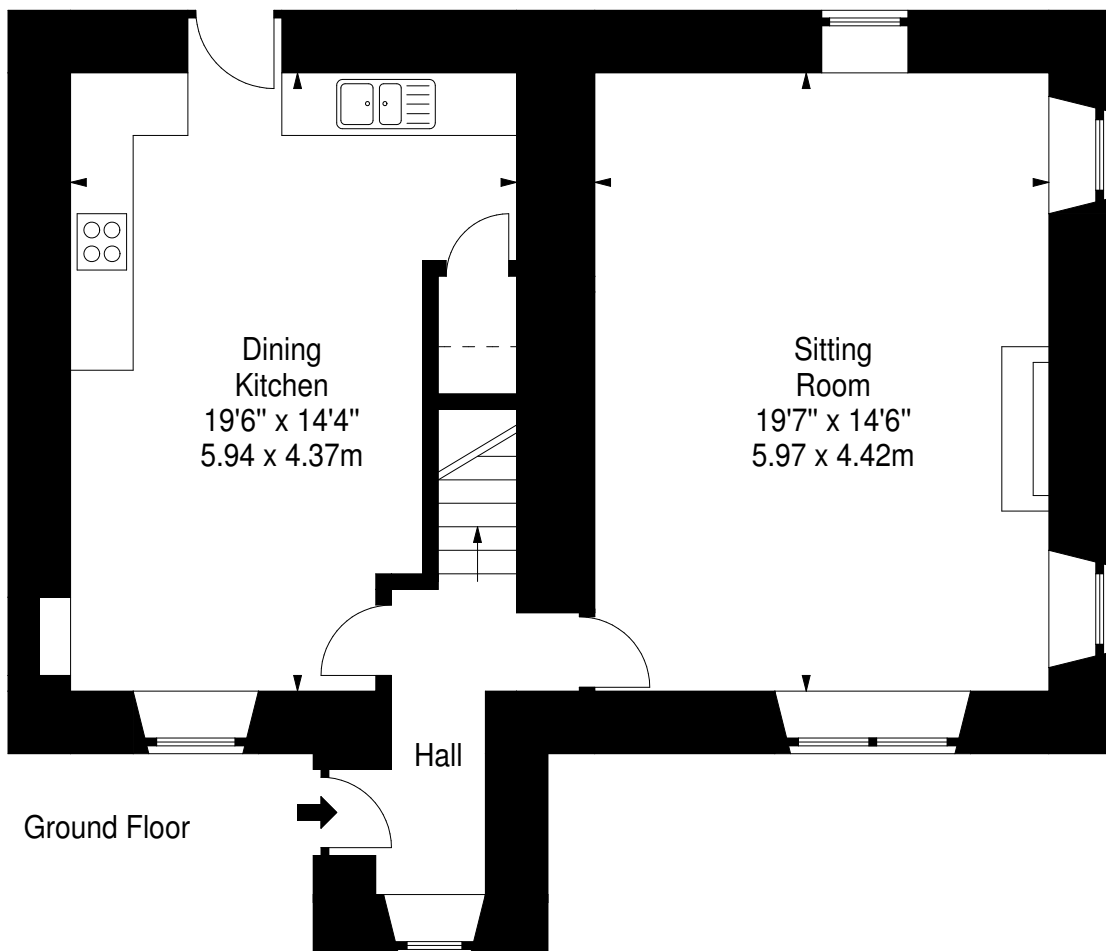

Farm Cottage, Melfort Village

Approx. Gross Internal Area
1281 Sq Ft - 119.00 Sq M
For identification only. Not to scale.
© SquareFoot 2017

First Floor

Ground Floor