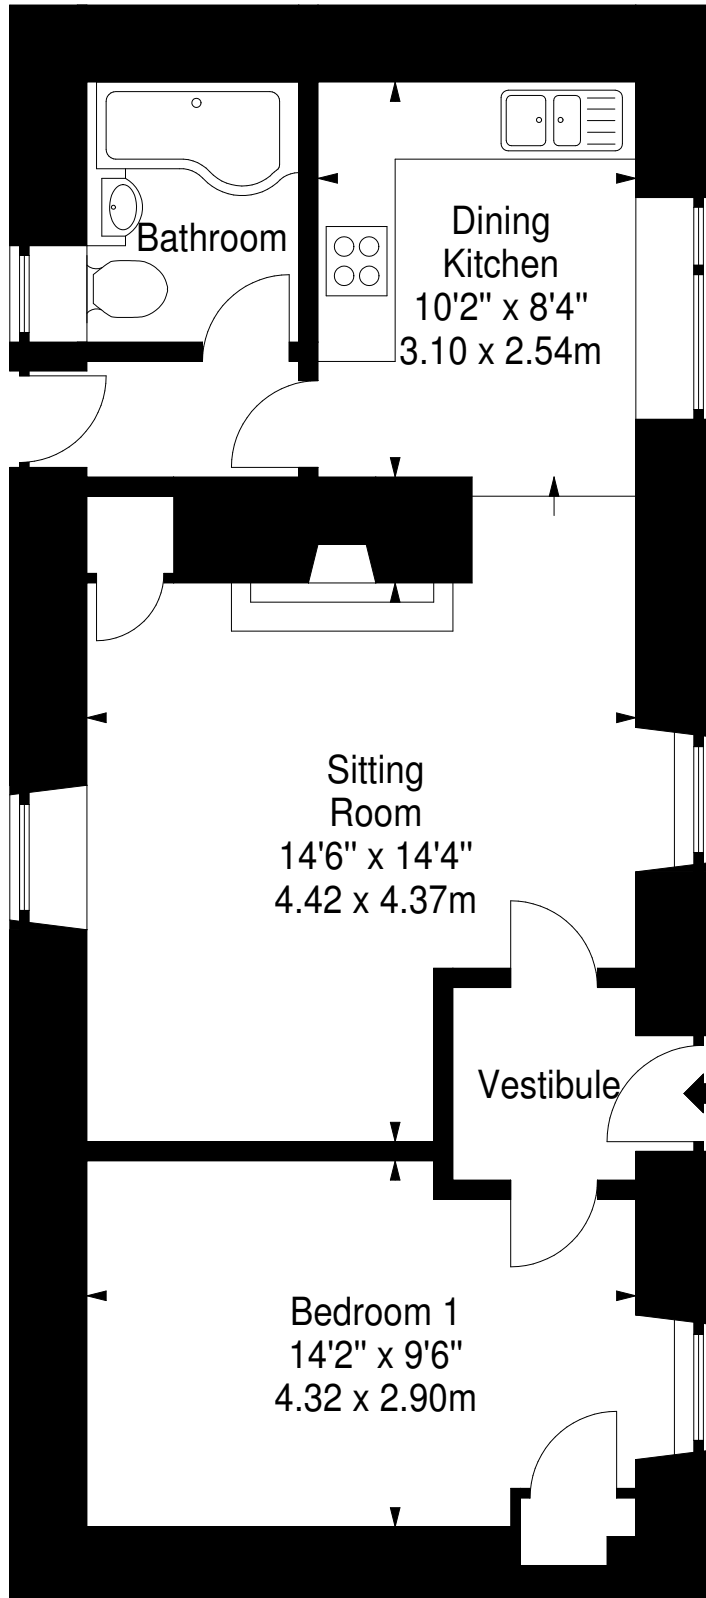

# Coachmans Cottage, Melfort Village

Approx. Gross Internal Area  
557 Sq Ft - 51.75 Sq M  
For identification only. Not to scale.  
© SquareFoot 2017

Ground Floor