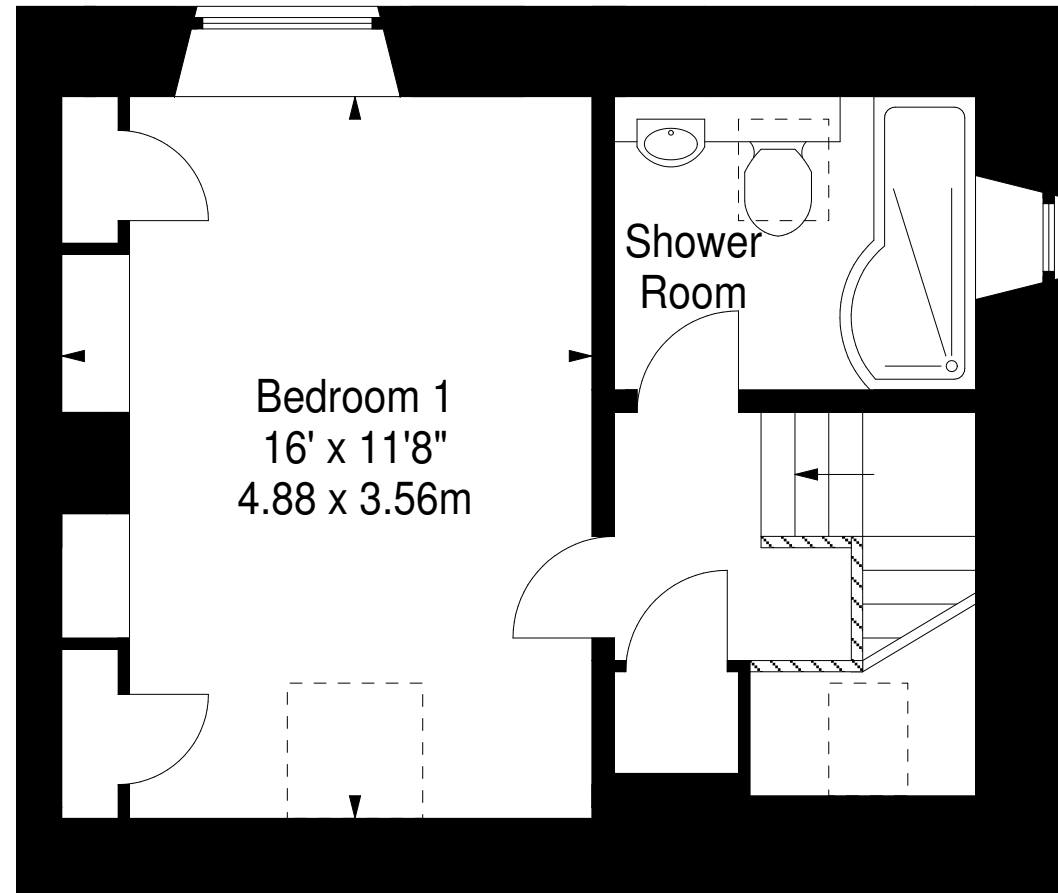

# Melfort Cottage, Melfort Village

Approx. Gross Internal Area

651 Sq Ft - 60.48 Sq M

For identification only. Not to scale.

© SquareFoot 2017

Ground Floor

First Floor