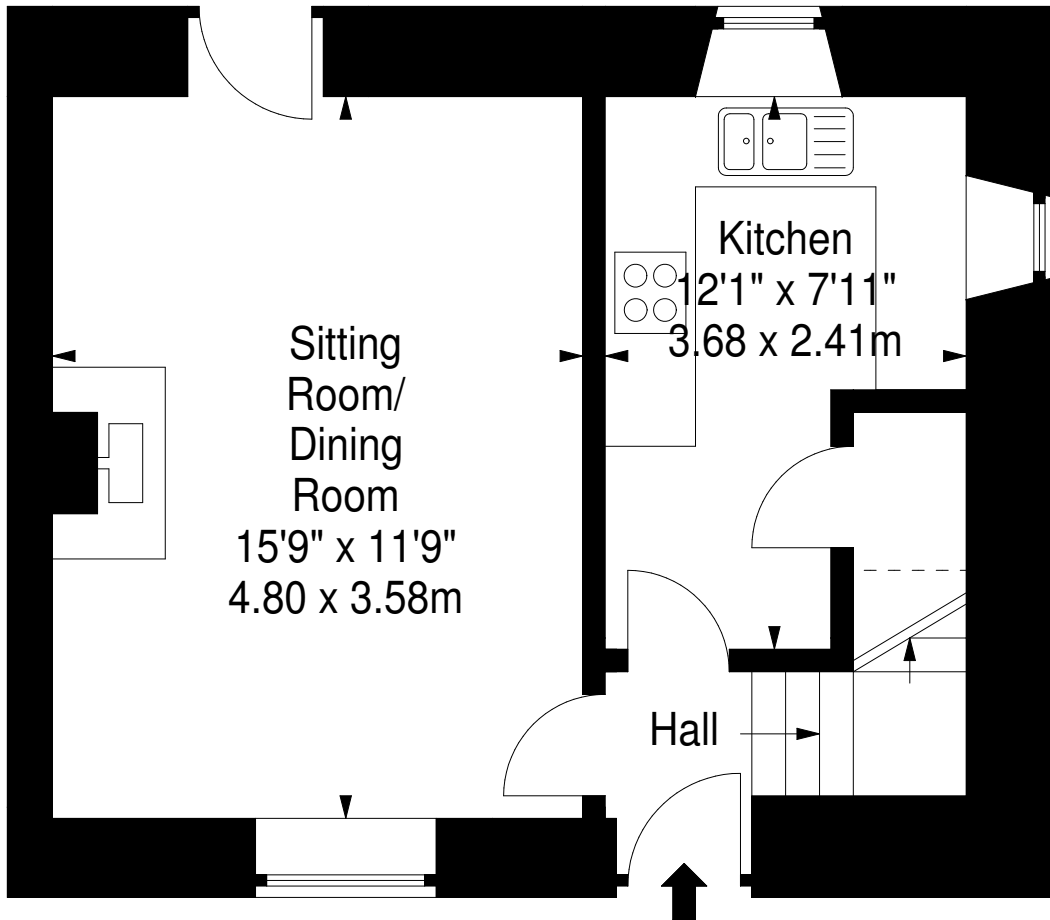

# Melfort Cottage, Melfort Village

Approx. Gross Internal Area

651 Sq Ft - 60.48 Sq M

For identification only. Not to scale.

© SquareFoot 2017

Ground Floor

First Floor