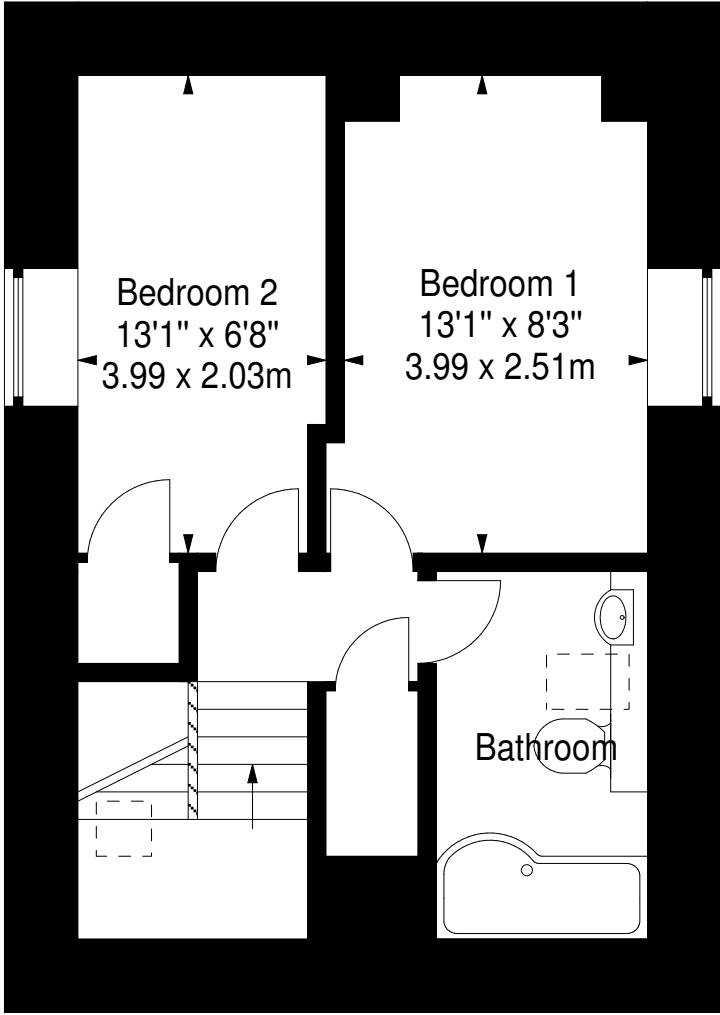

# Haybarn Cottage, Melfort Village

SquareFoot

Approx. Gross Internal Area  
738 Sq Ft - 68.56 Sq M  
For identification only. Not to scale.  
© SquareFoot 2017

Ground Floor

First Floor