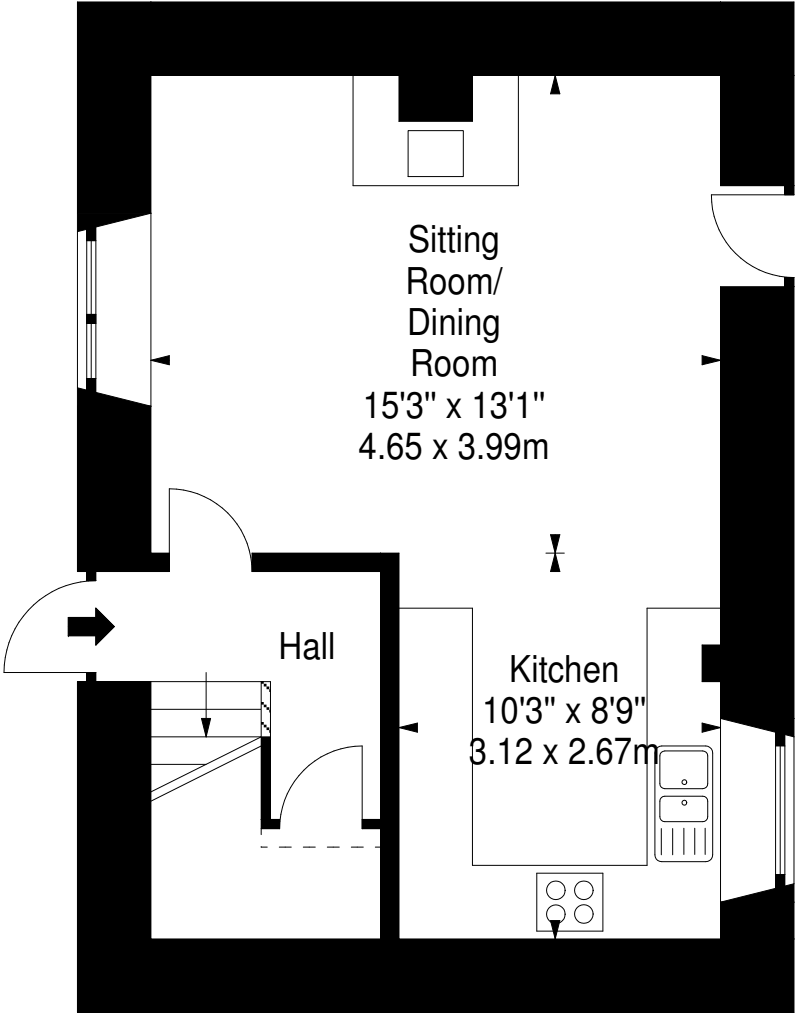

# Haybarn Cottage, Melfort Village

SquareFoot

Approx. Gross Internal Area  
738 Sq Ft - 68.56 Sq M  
For identification only. Not to scale.  
© SquareFoot 2017

Ground Floor

First Floor