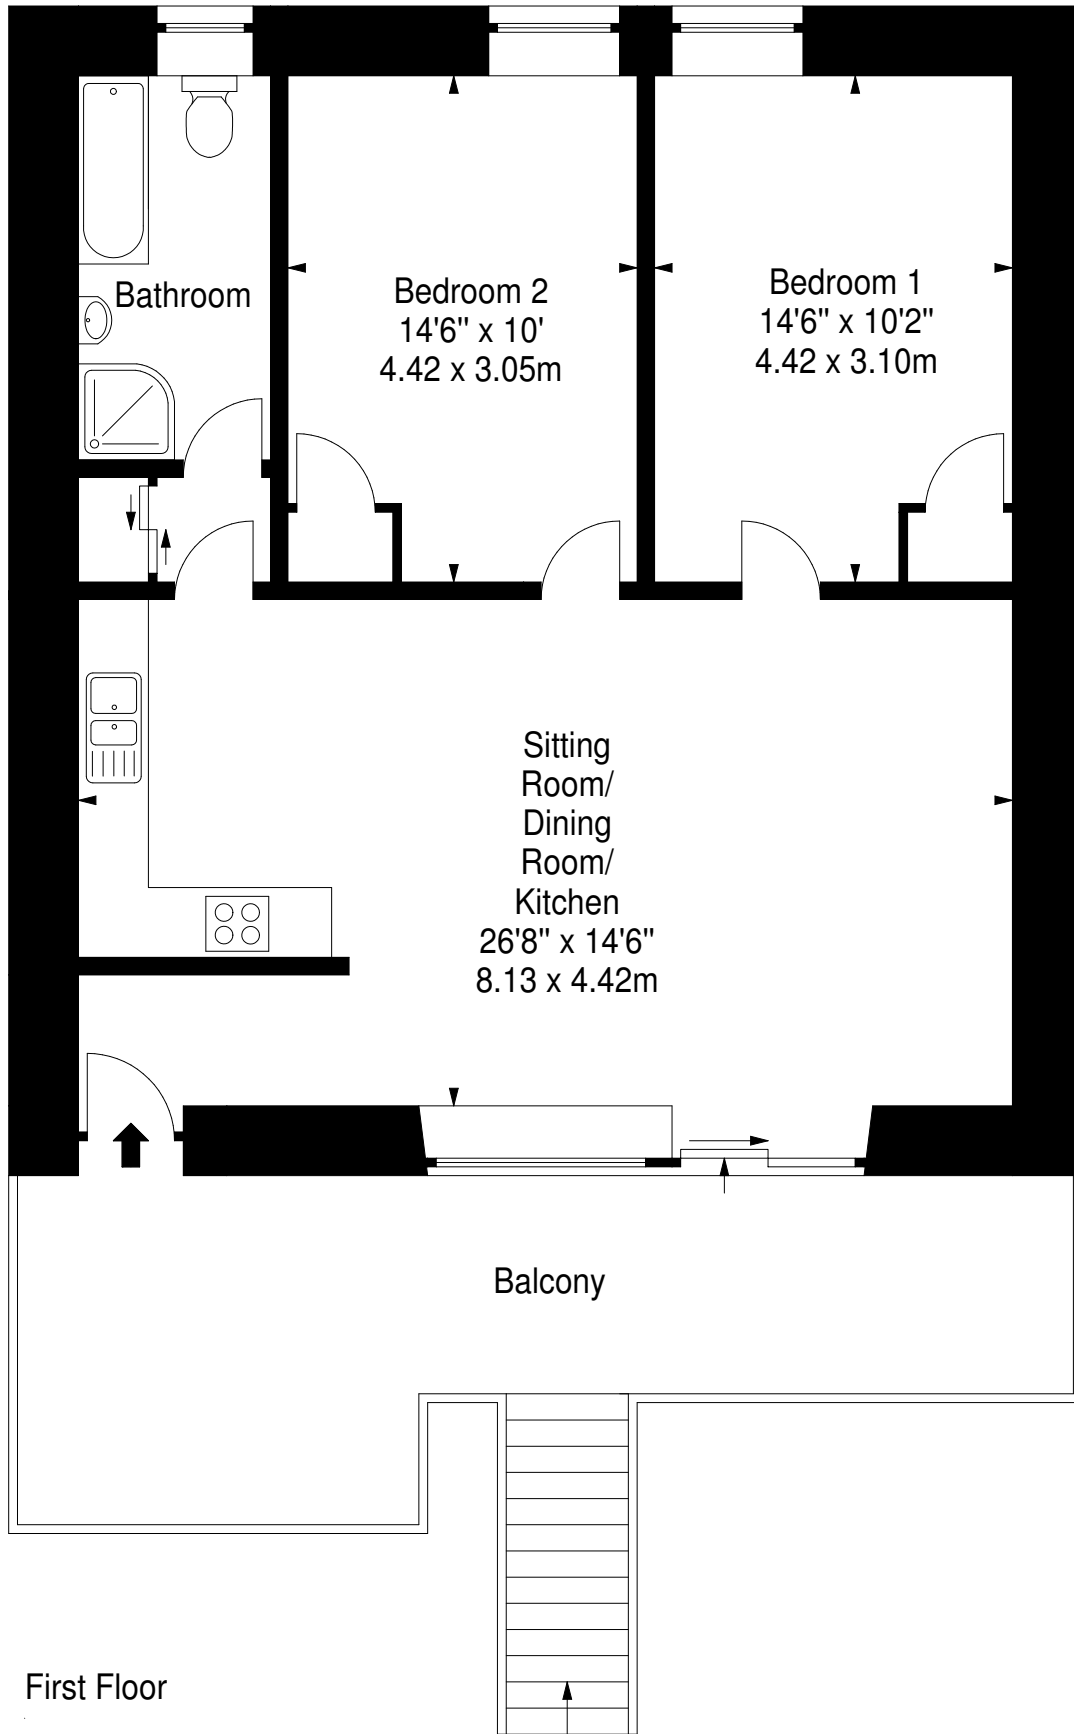

# Coachmans East, Melfort Village

Approx. Gross Internal Area  
811 Sq Ft - 75.34 Sq M  
For identification only. Not to scale.  
© SquareFoot 2017

First Floor