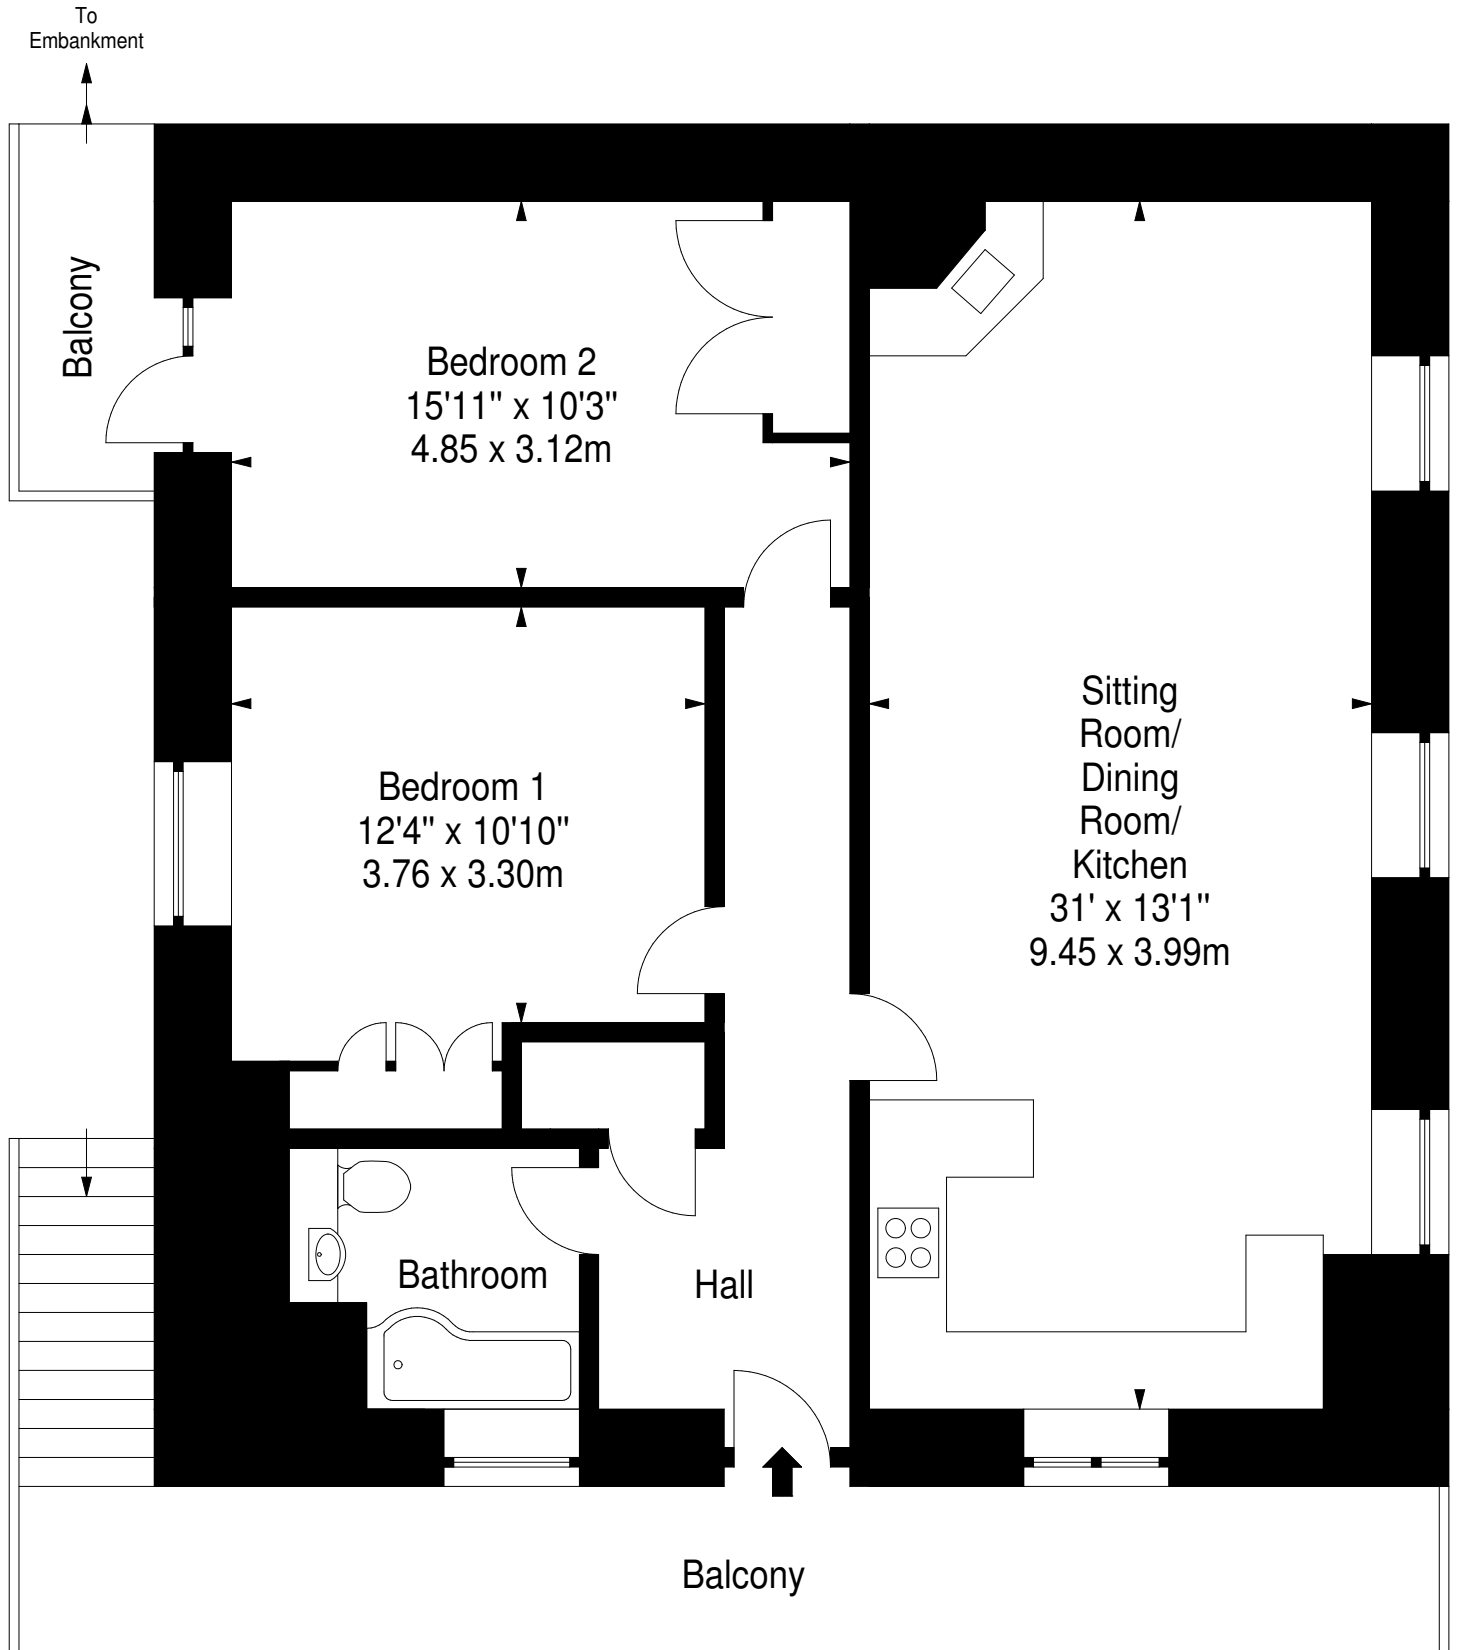

Upper Cooprage, Melfort Village

Approx. Gross Internal Area
916 Sq Ft - 85.10 Sq M
For identification only. Not to scale.
© SquareFoot 2017

First Floor