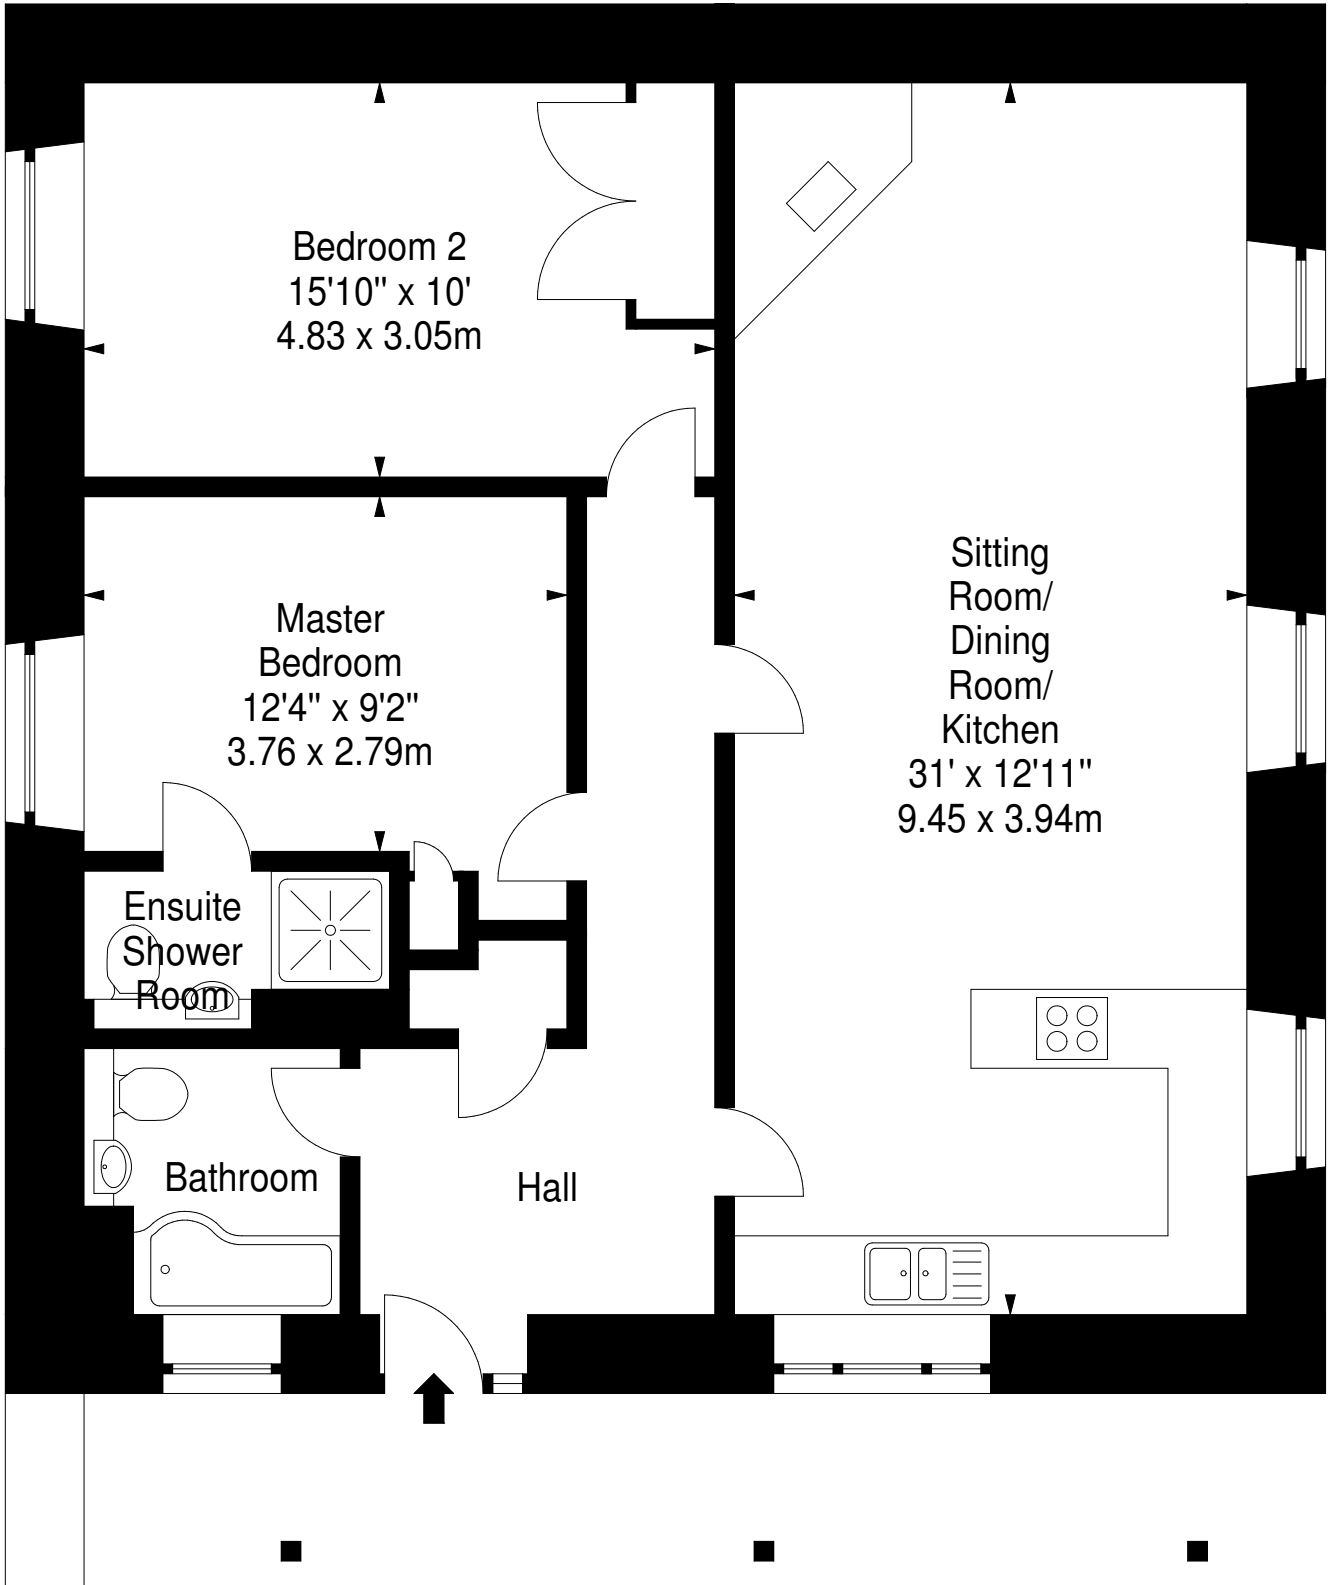

Lower Cooprage, Melfort Village

Approx. Gross Internal Area
928 Sq Ft - 86.21 Sq M
For identification only. Not to scale.
© SquareFoot 2017

Ground Floor