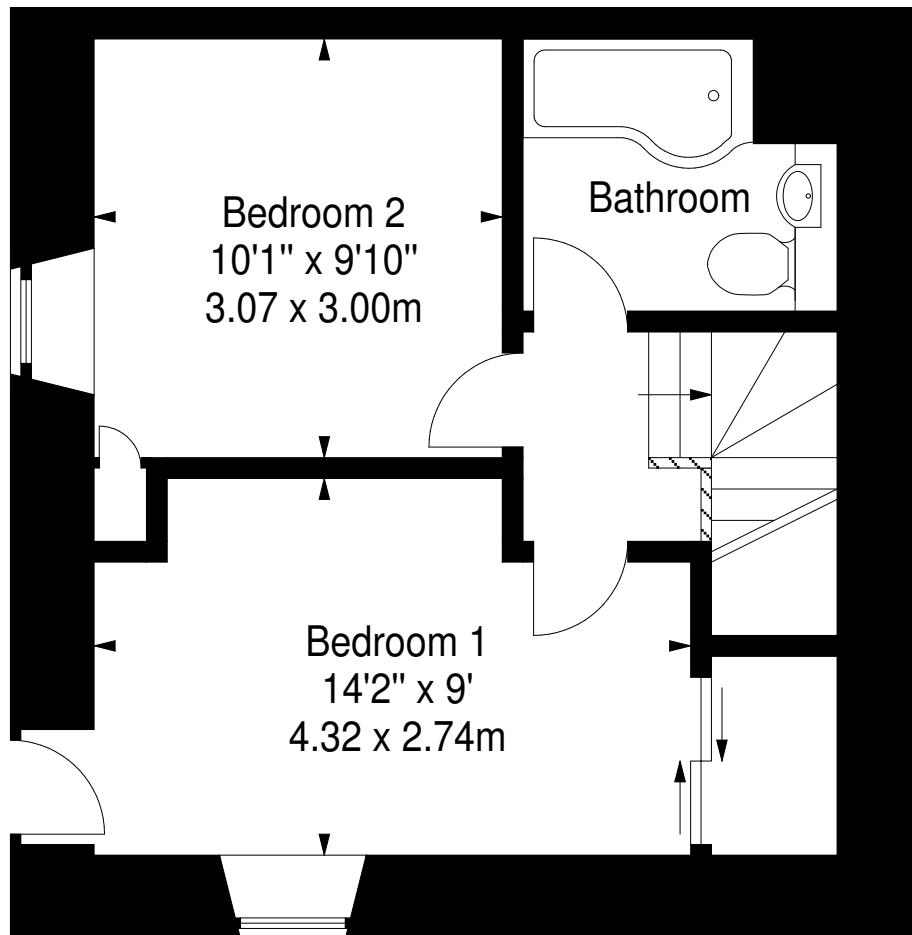

# Stables East, Melfort Village

Approx. Gross Internal Area  
704 Sq Ft - 65.40 Sq M  
For identification only. Not to scale.  
© SquareFoot 2017

Lower Ground Floor

Ground Floor