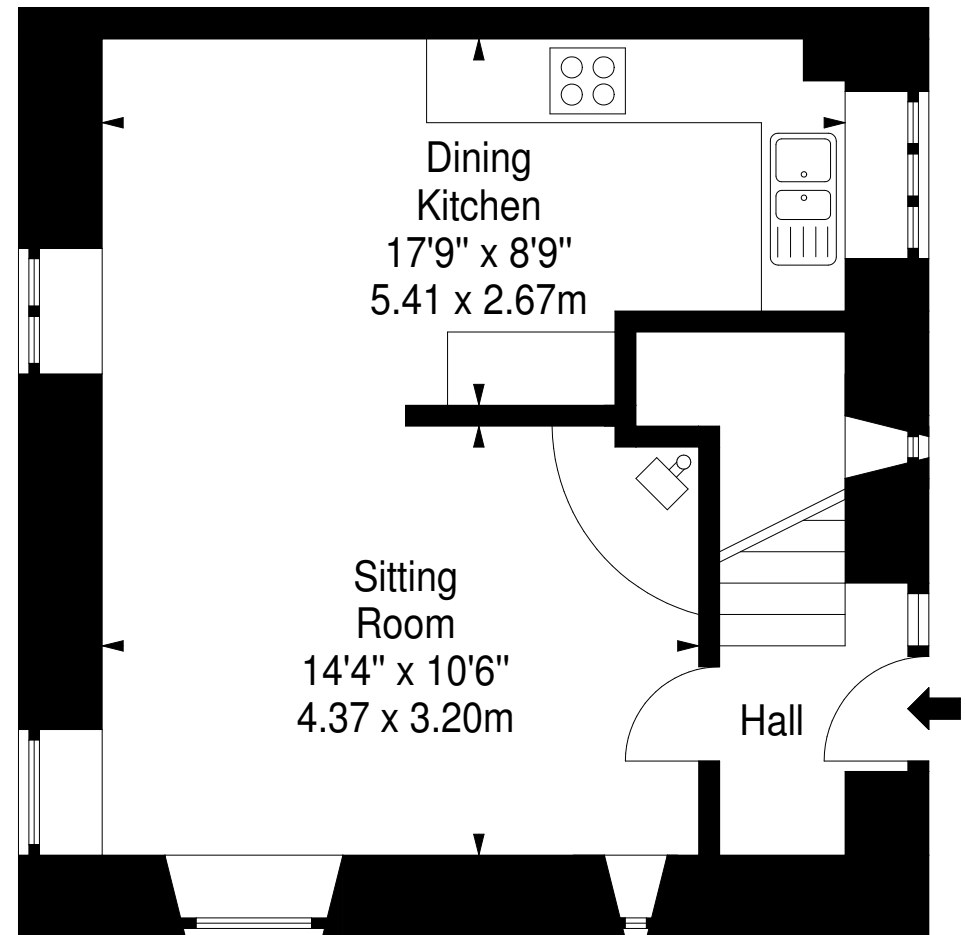

# Stables East, Melfort Village

Approx. Gross Internal Area  
704 Sq Ft - 65.40 Sq M  
For identification only. Not to scale.  
© SquareFoot 2017

Lower Ground Floor

Ground Floor