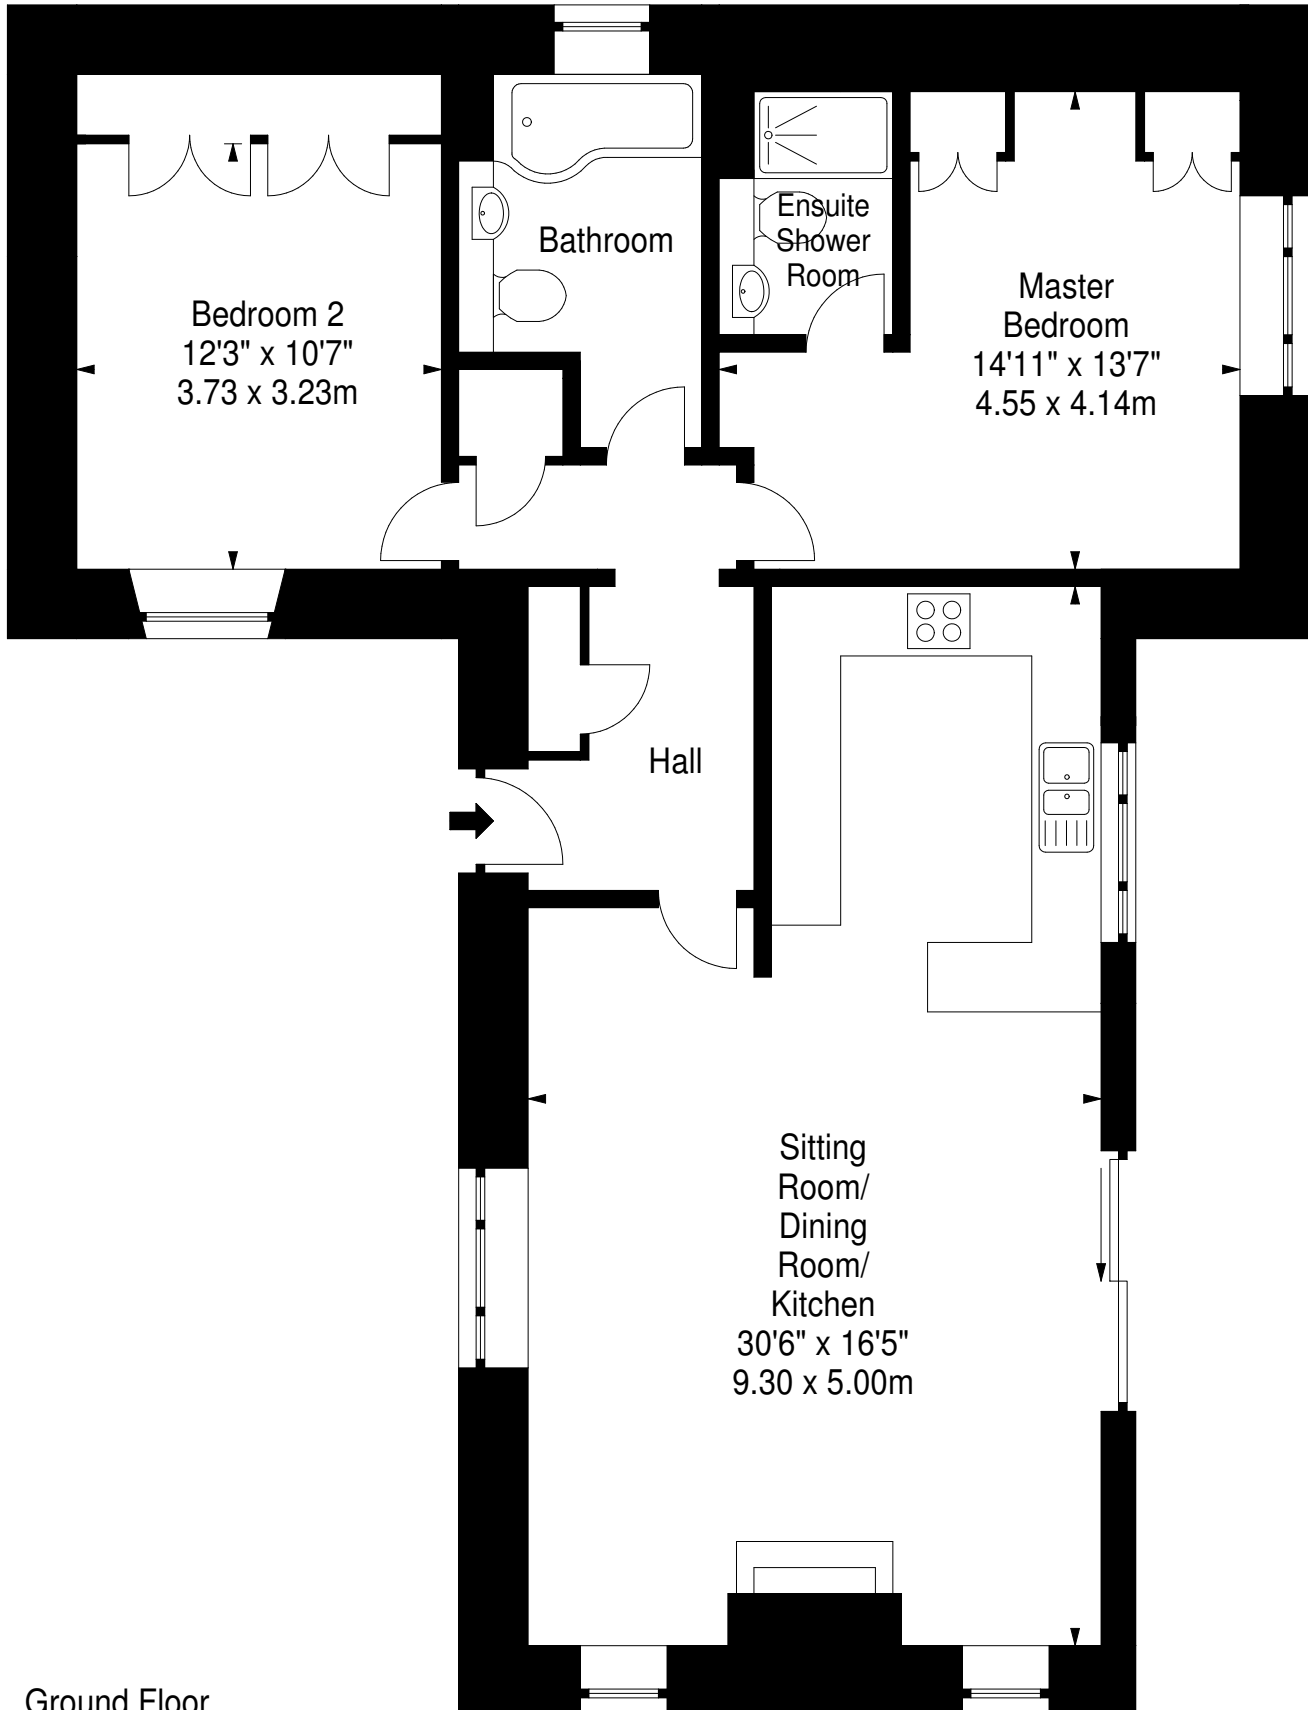

Blacksmiths Cottage, Melfort Village

Approx. Gross Internal Area
989 Sq Ft - 91.88 Sq M
For identification only. Not to scale.
© SquareFoot 2017

Ground Floor