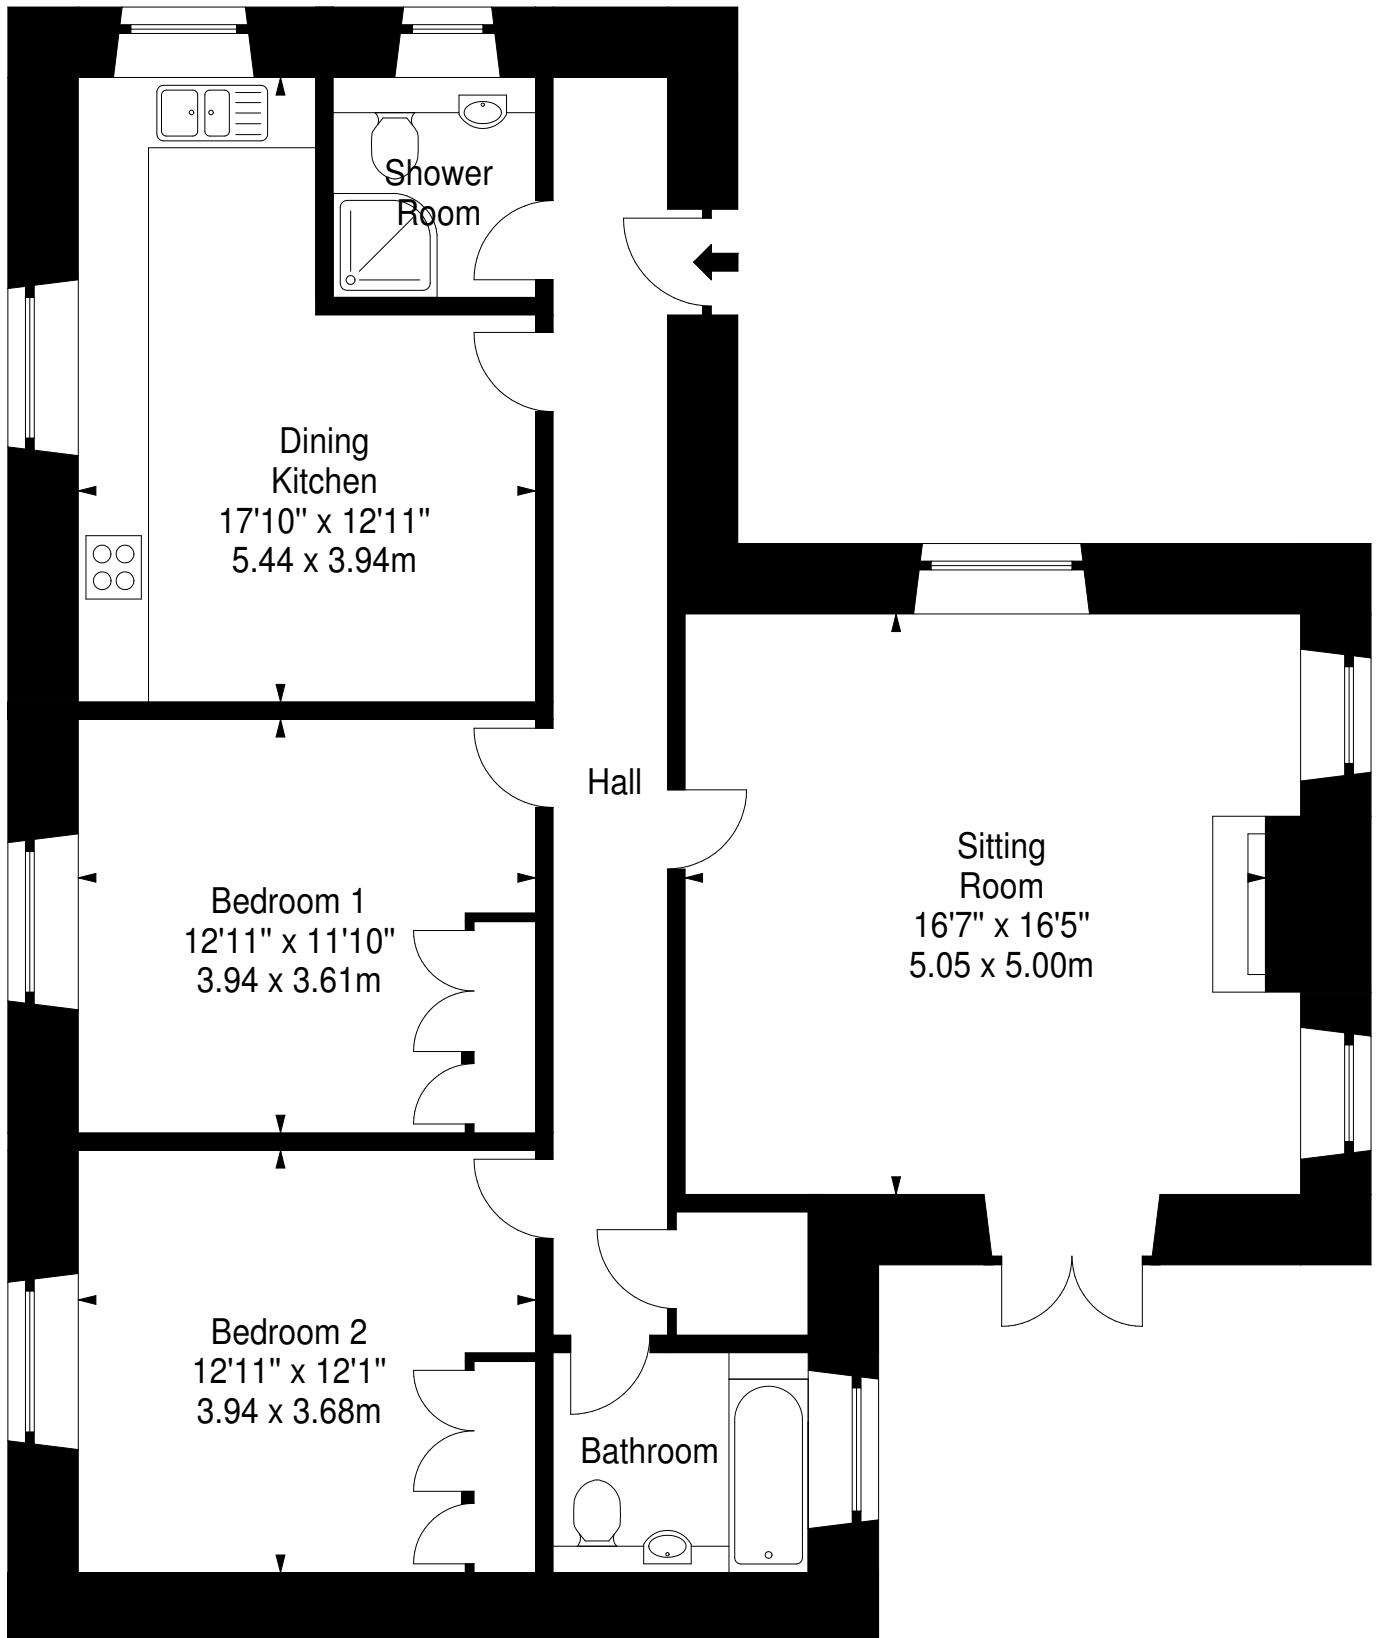

# Garden Cottage, Melfort Village

Approx. Gross Internal Area

1063 Sq Ft - 98.75 Sq M

For identification only. Not to scale.

© SquareFoot 2017

Ground Floor