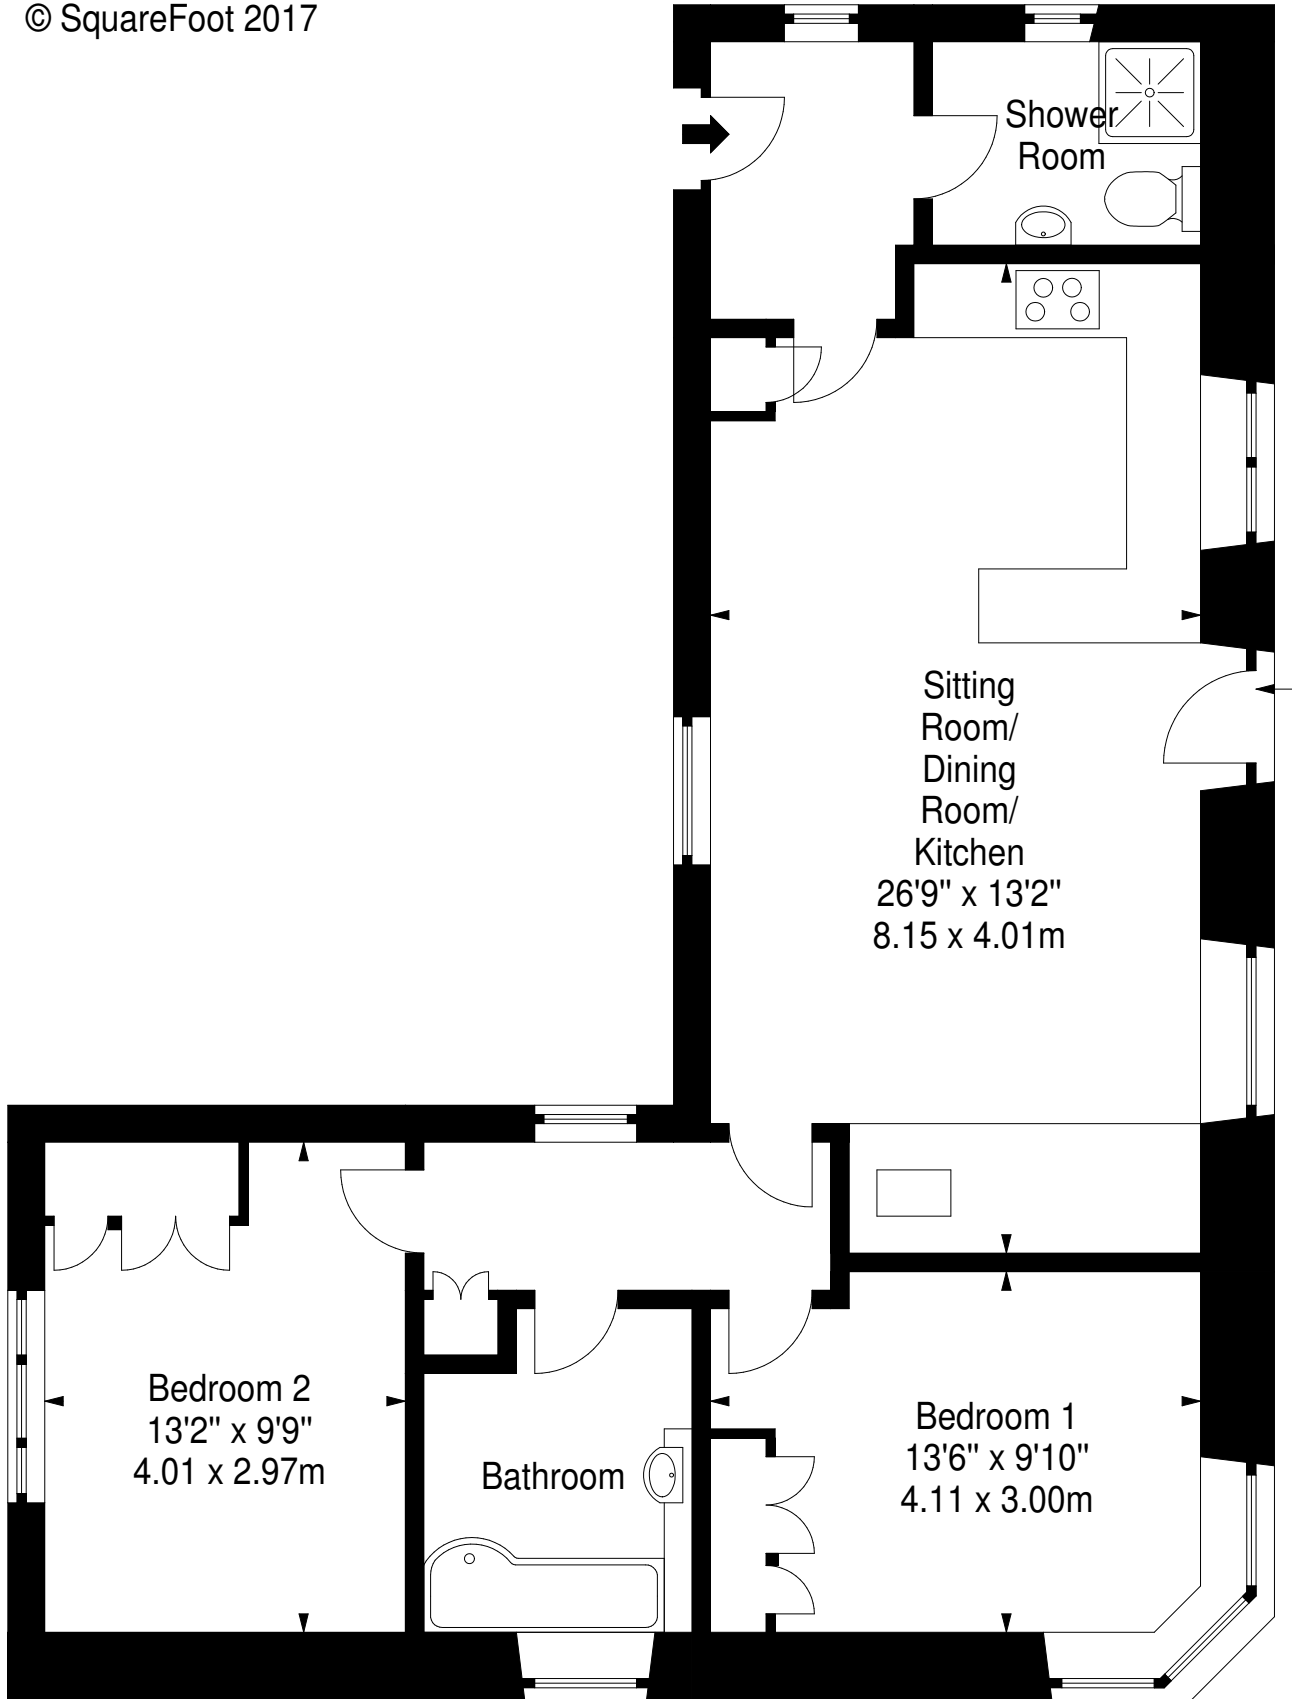

Quarry Cottage, Melfort Village

Approx. Gross Internal Area
812 Sq Ft - 75.43 Sq M
For identification only. Not to scale.
© SquareFoot 2017

Ground Floor