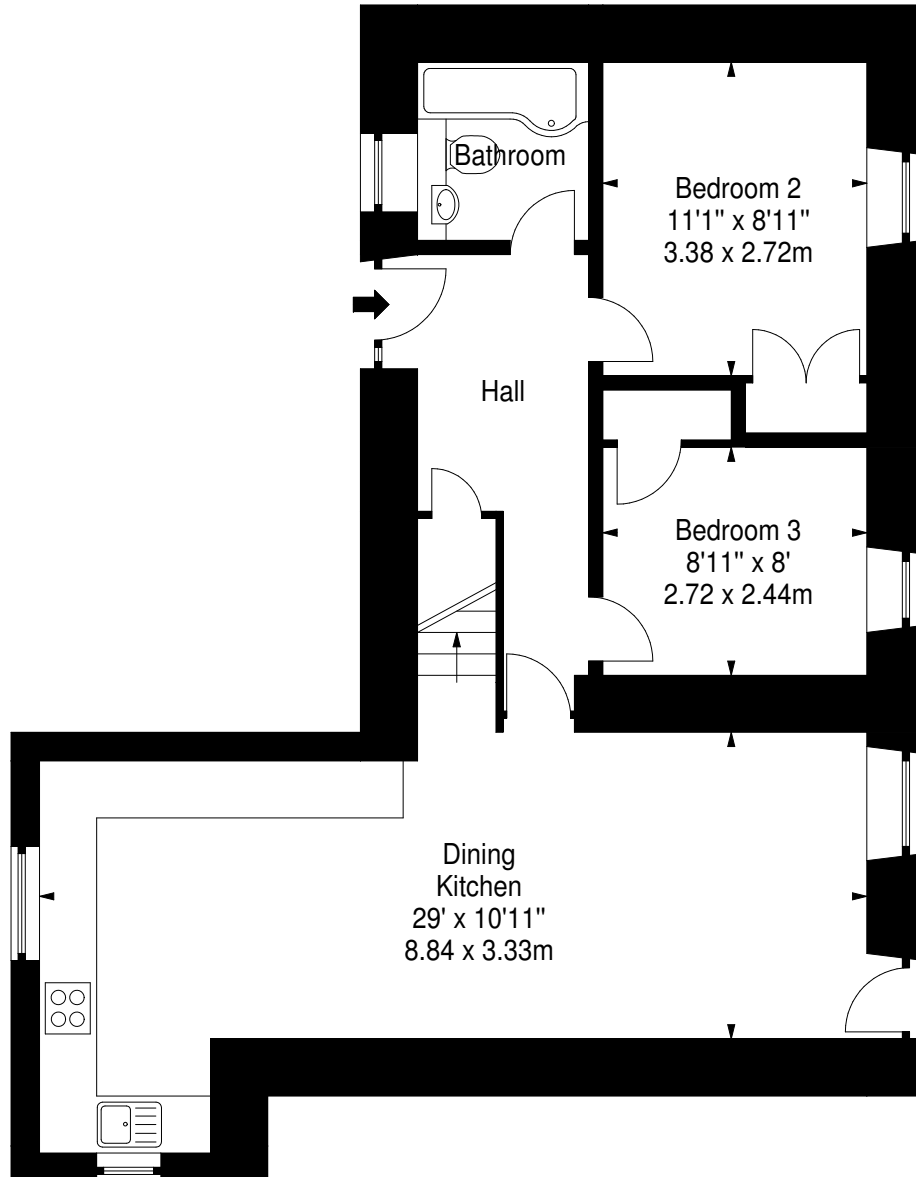

**Melfort Lodge,  
Melfort Village**

Approx. Gross Internal Area  
1275 Sq Ft - 118.45 Sq M  
For identification only. Not to scale.  
© SquareFoot 2017

Ground Floor

First Floor