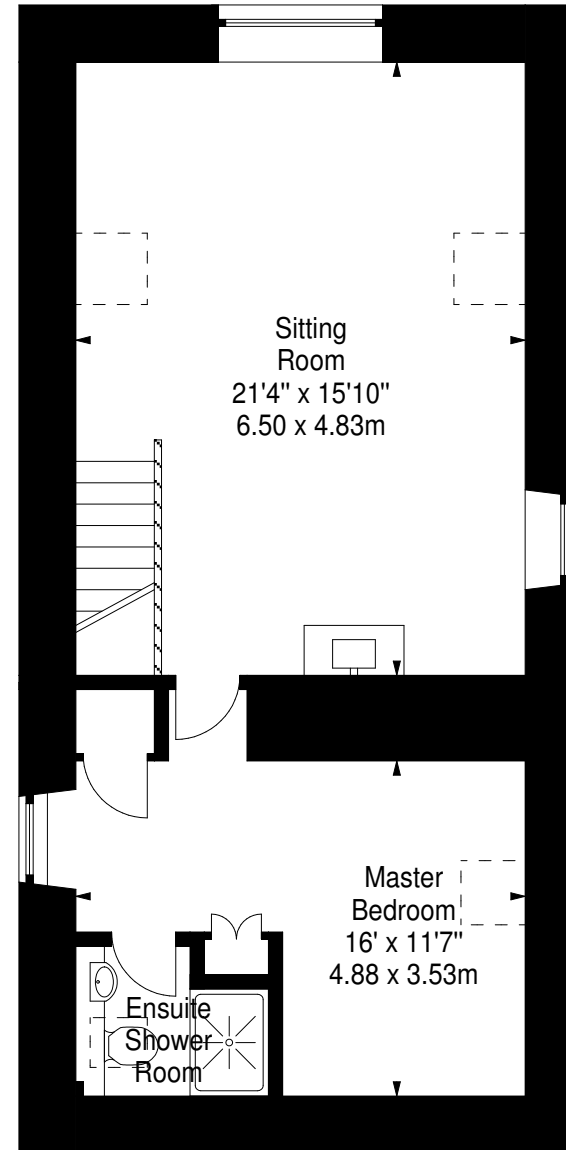

**Melfort Lodge,  
Melfort Village**

Approx. Gross Internal Area  
1275 Sq Ft - 118.45 Sq M  
For identification only. Not to scale.  
© SquareFoot 2017

Ground Floor

First Floor