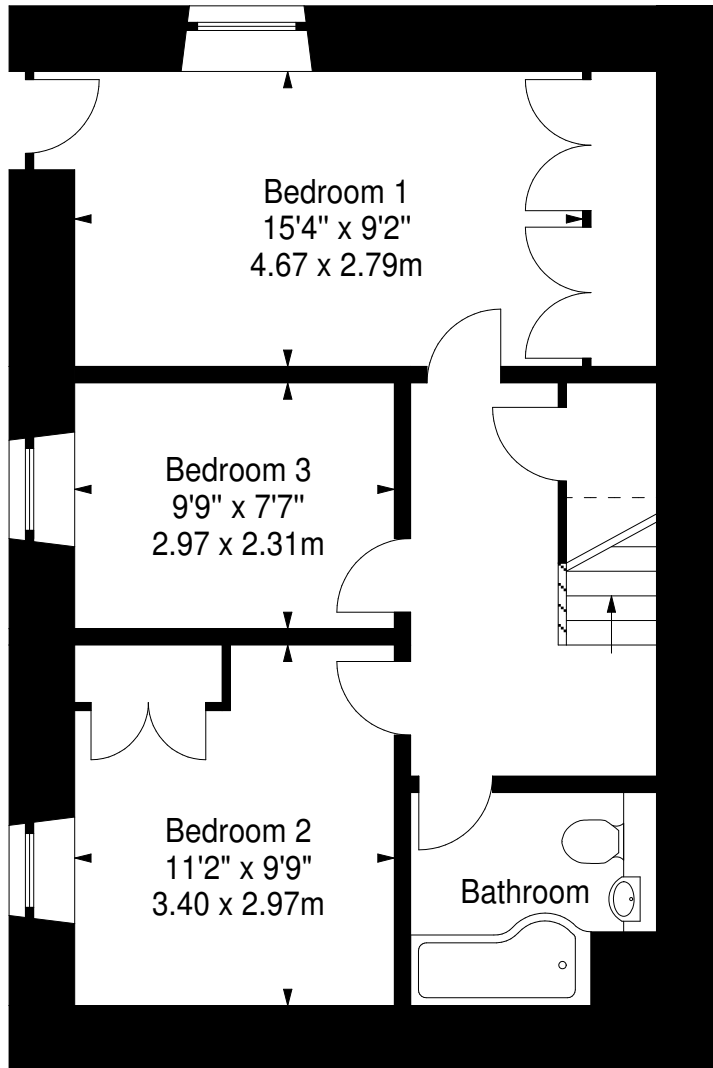

# Stables West, Melfort Village

Approx. Gross Internal Area  
1020 Sq Ft - 94.76 Sq M  
For identification only. Not to scale.  
© SquareFoot 2017

Lower Ground Floor

Ground Floor