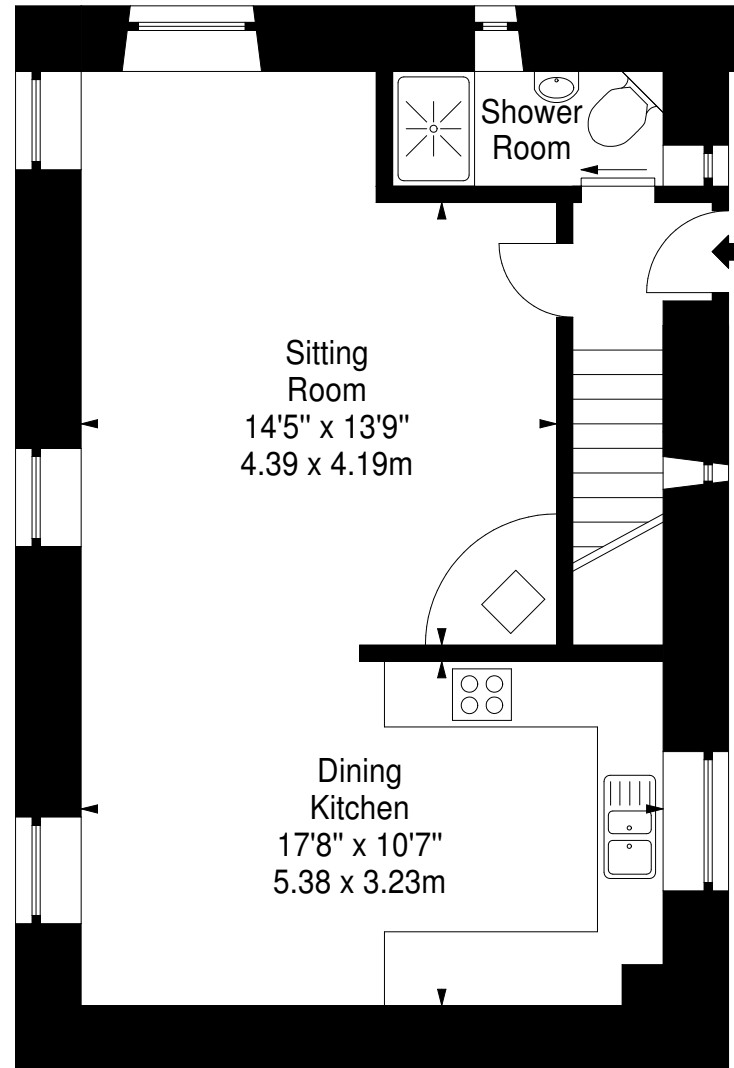

# Stables West, Melfort Village

Approx. Gross Internal Area  
1020 Sq Ft - 94.76 Sq M  
For identification only. Not to scale.  
© SquareFoot 2017

Lower Ground Floor

Ground Floor