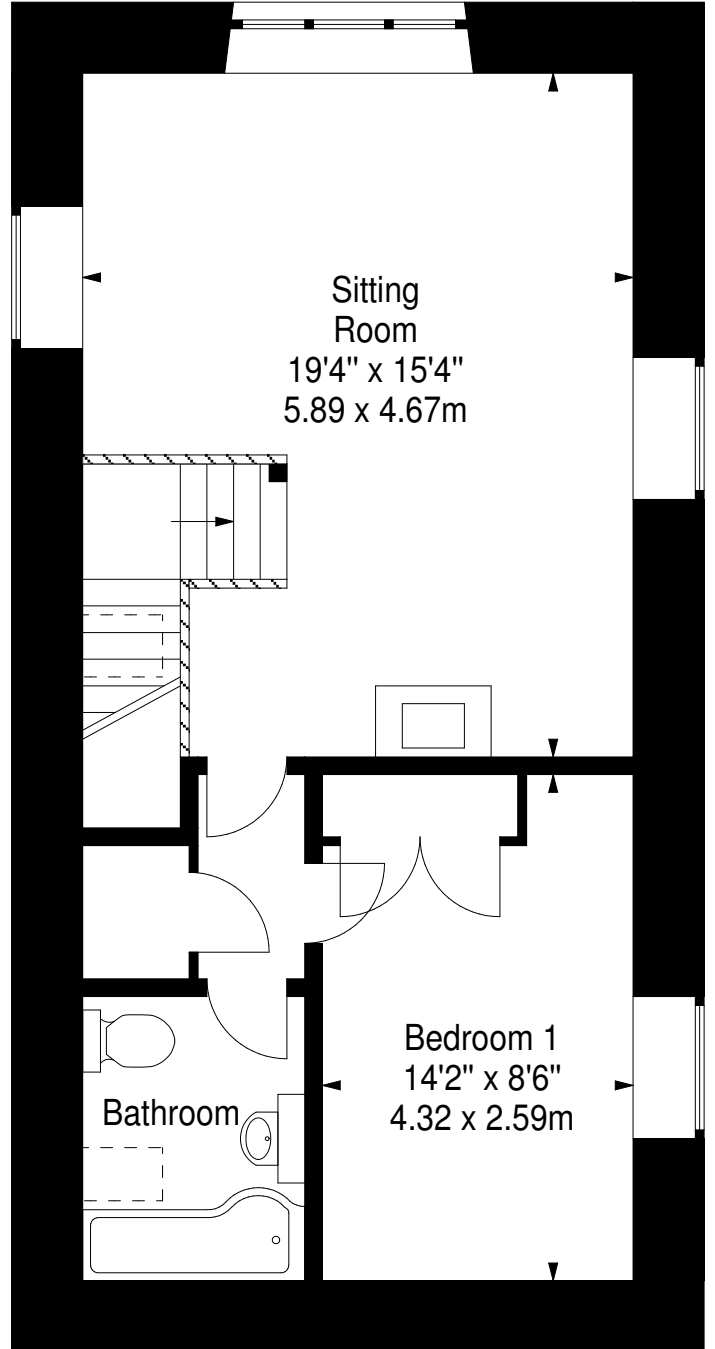

Old Haybarn, Melfort Village

Approx. Gross Internal Area
1068 Sq Ft - 99.22 Sq M
For identification only. Not to scale.
© SquareFoot 2017

Ground Floor

First Floor