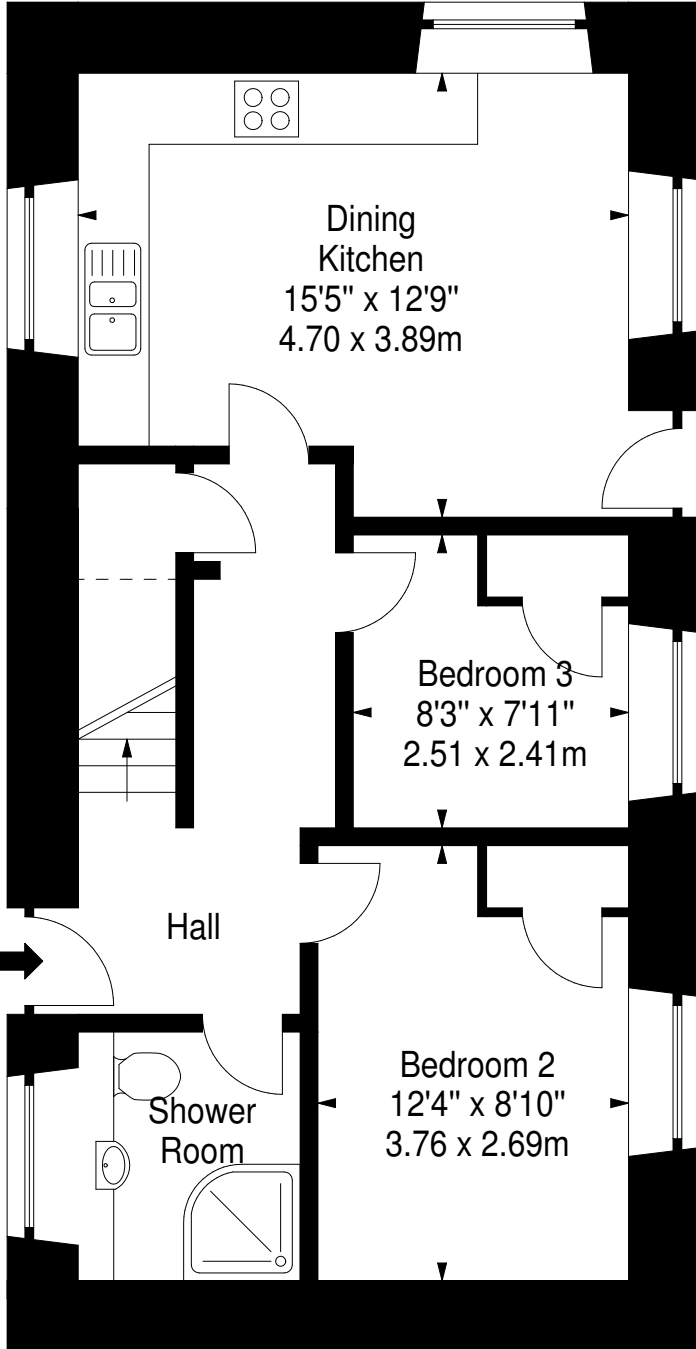

Old Haybarn, Melfort Village

Approx. Gross Internal Area
1068 Sq Ft - 99.22 Sq M
For identification only. Not to scale.
© SquareFoot 2017

Ground Floor

First Floor