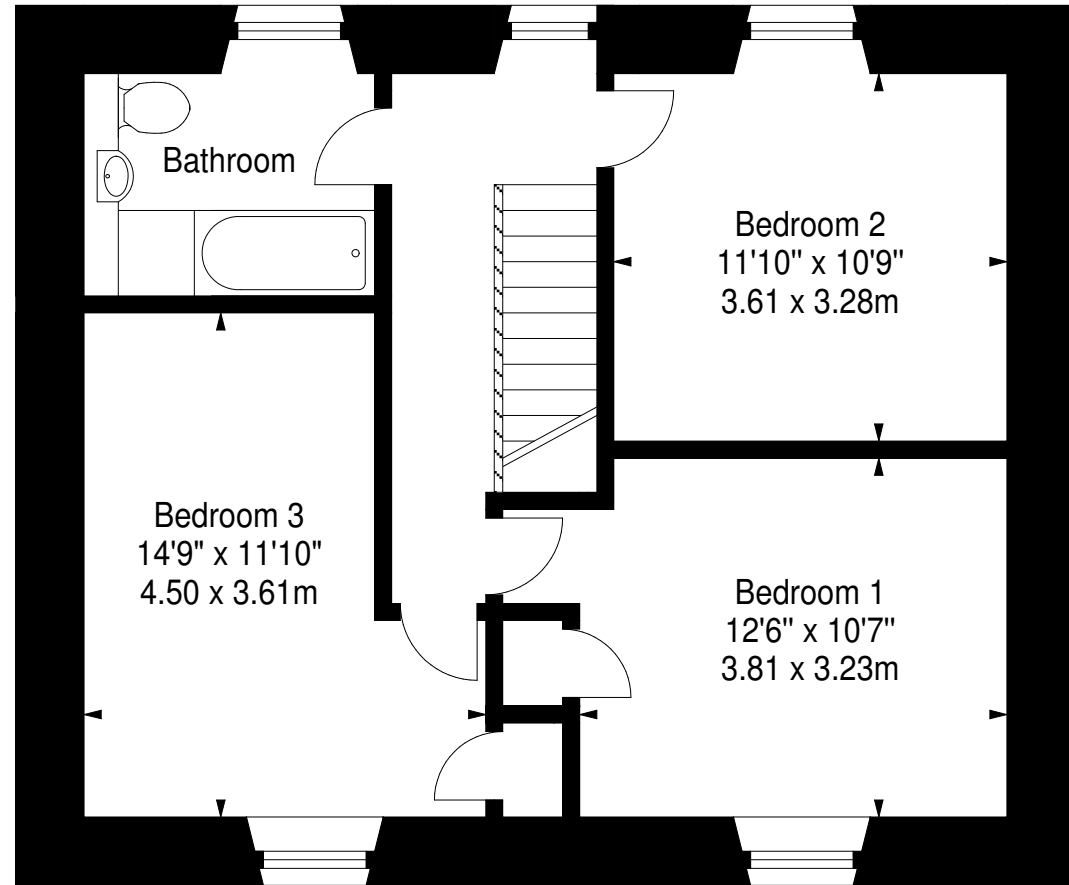

Pier House 1, Melfort Village

Approx. Gross Internal Area
1204 Sq Ft - 111.85 Sq M
For identification only. Not to scale.
© SquareFoot 2017

Ground Floor

First Floor