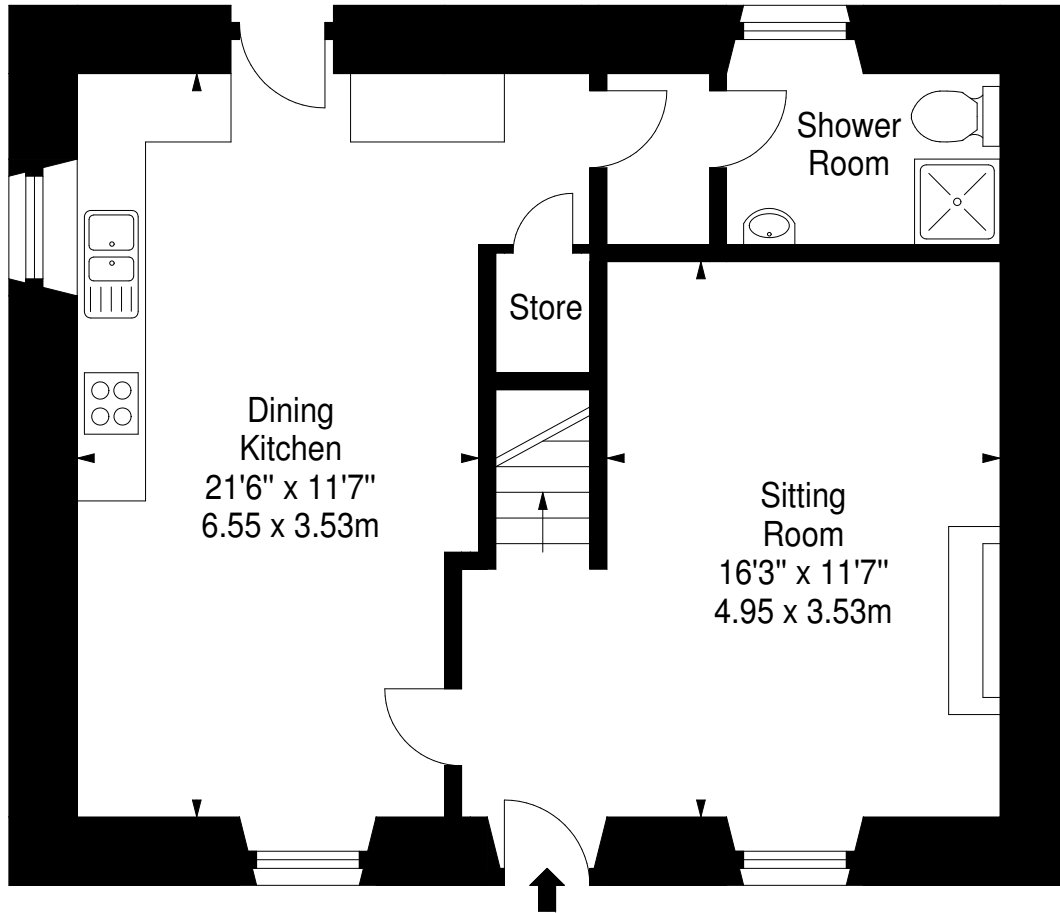

Pier House 1, Melfort Village

Approx. Gross Internal Area
1204 Sq Ft - 111.85 Sq M
For identification only. Not to scale.
© SquareFoot 2017

Ground Floor

First Floor