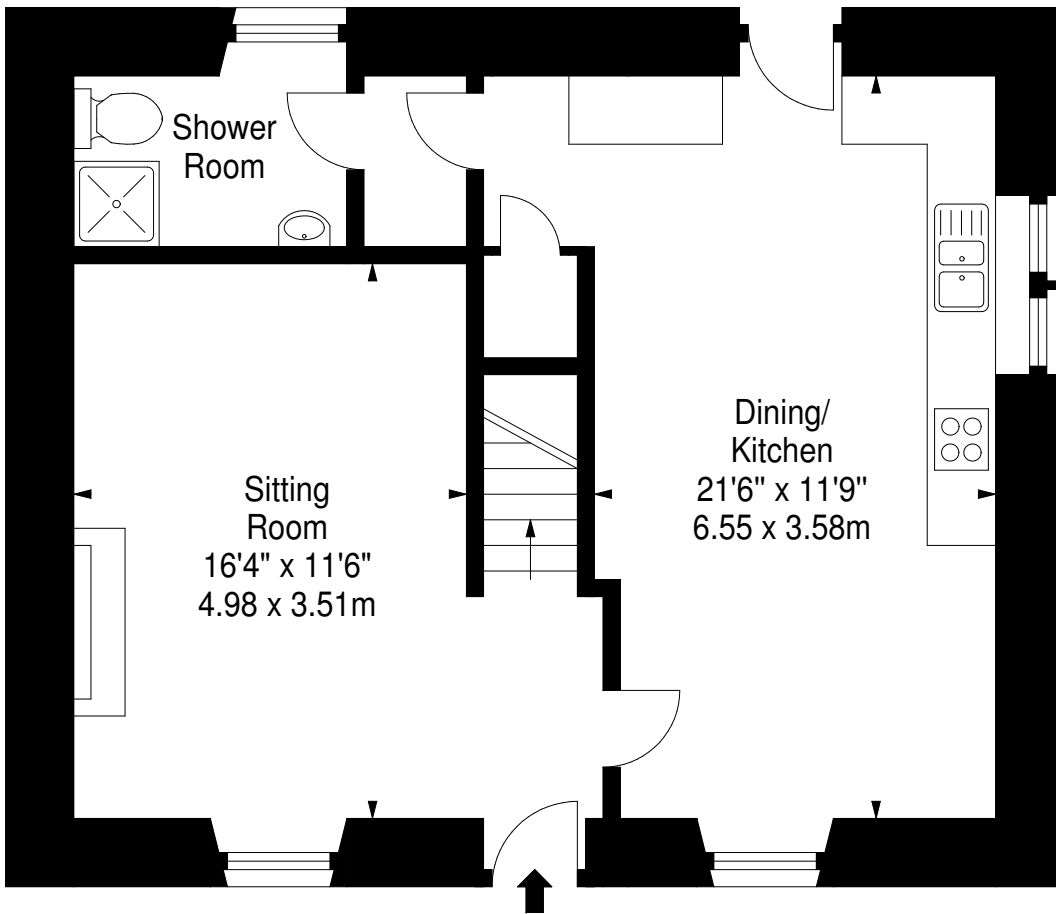

# Pier House 2, Melfort Village

Approx. Gross Internal Area  
1204 Sq Ft - 111.85 Sq M  
For identification only. Not to scale.  
© SquareFoot 2017

Ground Floor

First Floor