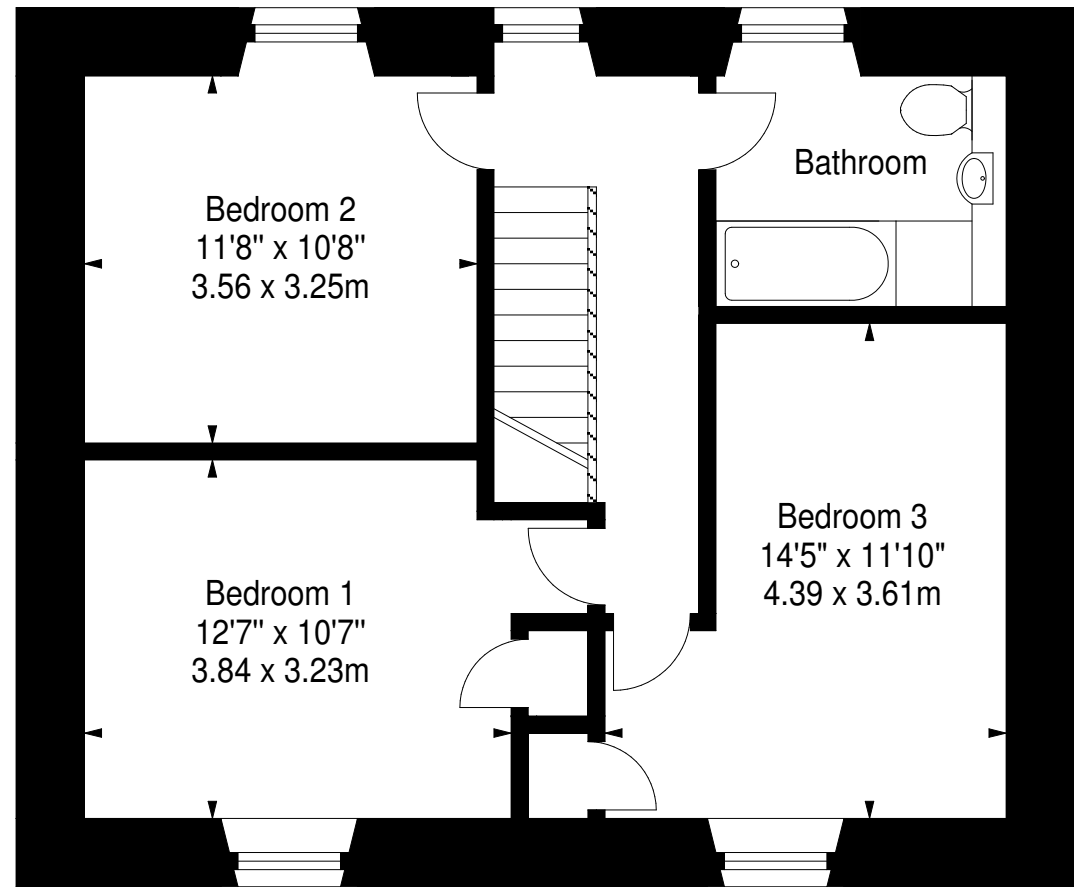

# Pier House 2, Melfort Village

Approx. Gross Internal Area  
1204 Sq Ft - 111.85 Sq M  
For identification only. Not to scale.  
© SquareFoot 2017

Ground Floor

First Floor